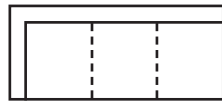

Haynes K18400

Shown in Victory Sterling, Baroque Smoke, and Aksel Storm. | Loose Back | Comes standard with Down arm pillows. | Matching group available (page 18).

K18400L/R CRNS
Corner Sofa
W99" D41" H30"
4 Pillows