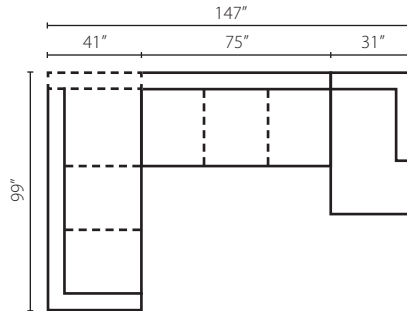

Configuration B

K18400L CRNS Corner Sofa
K18400 AS Armless Sofa
K18400R CHASE One Arm Chaise