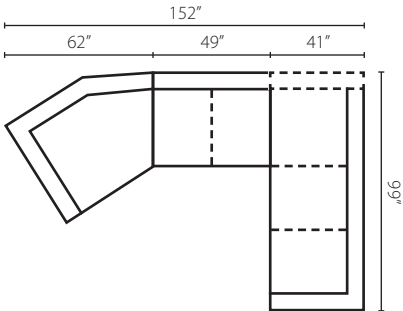

K18400L/R S
One Arm Sofa
W84" D41" H30"
2 Pillows

K18400L/R CUDD
Cuddler Chair
W64" D52" H30"
2 Pillows

K18400L/R CHASE
One Arm Chaise
W31" D62" H30"
2 Pillows

K18400 AS
Armless Sofa
W75" D41" H30"

K18400 ALS
Armless Loveseat
W49" D41" H30"