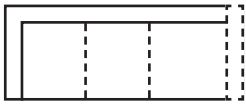

Haynes K18400

Shown in Victory Sterling, Baroque Smoke, and Aksel Storm. | Loose Back | Comes standard with Down arm pillows. | Matching group available (page 18).

K18400L/R CRNS
Corner Sofa
W99" D41" H30"
4 Pillows