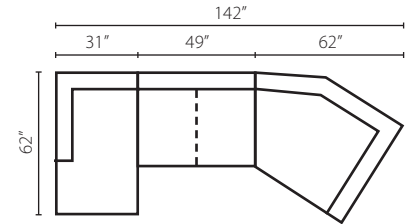

Configuration C

K18400L CHASE One Arm Chaise
K18400 ALS Armless Loveseat
K18400R CUDD Cuddler Chair