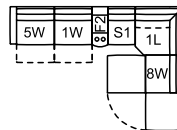

C3 RHF Power Reclining Chaise, Wide
C4 LHF Power Reclining Chaise, Wide
 44 x 65 x 35"
 112 x 165 x 89 cm

S1 Armless Storage Chair
 26 x 44 x 35"
 66 x 112 x 89 cm

S2 Armless Storage Chair, Wide
 34 x 44 x 35"
 86 x 112 x 89 cm

S5 RHF Storage Chaise
S6 LHF Storage Chaise
 36 x 65 x 35"
 91 x 165 x 89 cm

S7 RHF Storage Chaise, Wide
S8 LHF Storage Chaise, Wide
 44 x 65 x 35"
 112 x 165 x 89 cm

S9 Swivel Top Ottoman
 32 x 32 x 18"
 81 x 81 x 46 cm

F2 Console w/ Shelf
 16 x 42 x 29"
 41 x 107 x 74 cm

POPULAR CONFIGURATIONS

5W/1W/F2/S1/1L/8W
 167 x 109 x 35"
 424 x 277 x 89 cm

5W/F2/S2/1L/6W
 142 x 127 x 35"
 361 x 323 x 89 cm

7W/1R/S1/F2/C3
 127 x 134 x 35"
 323 x 340 x 89 cm

DIMENSIONS

Seat Depth: 24" / 61 cm
 Seat Height: 19" / 50 cm
 Arm Depth: 42" / 106 cm
 Arm Height: 25" / 62 cm
 Reclined Depth: 67" / 170 cm

Dimensions shown as Width x Depth x Height.

Dimensions are correct at the time of printing and are subject to change without notice. Actual measurements for each item may vary from what is shown here. Please allow up to a +/- 1 inch difference. Availability may vary by region.