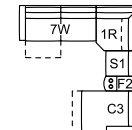

S5 RHF Storage Chaise
S6 LHF Storage Chaise
 36 x 65 x 35"
 91 x 165 x 89 cm

S7 RHF Storage Chaise, Wide
S8 LHF Storage Chaise, Wide
 44 x 65 x 35"
 112 x 165 x 89 cm

S9 Swivel Top Ottoman
 32 x 32 x 18"
 81 x 81 x 46 cm

F2 Console w/ Shelf
 16 x 42 x 29"
 41 x 107 x 74 cm

POPULAR CONFIGURATIONS

5W/1W/F2/S1/1L/8W
 167 x 109 x 35"
 424 x 277 x 89 cm

5W/F2/S2/1L/6W
 142 x 127 x 35"
 361 x 323 x 89 cm

7W/1R/S1/F2/C3
 127 x 134 x 35"
 323 x 340 x 89 cm

DIMENSIONS

Seat Depth: 24" / 61 cm
 Seat Height: 19" / 50 cm
 Arm Depth: 42" / 106 cm
 Arm Height: 25" / 62 cm
 Reclined Depth: 67" / 170 cm

Dimensions shown as Width x Depth x Height.

Dimensions are correct at the time of printing and are subject to change without notice. Actual measurements for each item may vary from what is shown here. Please allow up to a +/- 1 inch difference. Availability may vary by region.