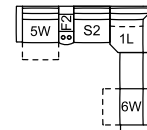

C3 RHF Power Reclining Chaise, Wide
C4 LHF Power Reclining Chaise, Wide
 44 x 65 x 35"
 112 x 165 x 89 cm

S1 Armless Storage Chair
 26 x 44 x 35"
 66 x 112 x 89 cm

S2 Armless Storage Chair, Wide
 34 x 44 x 35"
 86 x 112 x 89 cm

S5 RHF Storage Chaise
S6 LHF Storage Chaise
 36 x 65 x 35"
 91 x 165 x 89 cm

S7 RHF Storage Chaise, Wide
S8 LHF Storage Chaise, Wide
 44 x 65 x 35"
 112 x 165 x 89 cm

S9 Swivel Top Ottoman
 32 x 32 x 18"
 81 x 81 x 46 cm

F2 Console w/ Shelf
 16 x 42 x 29"
 41 x 107 x 74 cm

POPULAR CONFIGURATIONS

5W/1W/F2/S1/1L/8W
 167 x 109 x 35"
 424 x 277 x 89 cm

5W/F2/S2/1L/6W
 142 x 127 x 35"
 361 x 323 x 89 cm

7W/1R/S1/F2/C3
 127 x 134 x 35"
 323 x 340 x 89 cm

DIMENSIONS

Seat Depth: 24" / 61 cm
 Seat Height: 19" / 50 cm
 Arm Depth: 42" / 106 cm
 Arm Height: 25" / 62 cm
 Reclined Depth: 67" / 170 cm

Dimensions shown as Width x Depth x Height.

Dimensions are correct at the time of printing and are subject to change without notice. Actual measurements for each item may vary from what is shown here. Please allow up to a +/- 1 inch difference. Availability may vary by region.