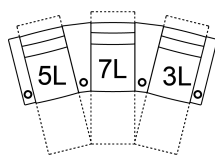

2L LHF Pw Rcl HRest&Lmb
31 x 42 x 43"
78 x 107 x 109 cm

3L RHF Pw Rcl HRest&Lmb
31 x 42 x 43"
78 x 107 x 109 cm

**4L Armless Loveseat Pw
HRest&Lmb**
46 x 42 x 43"
117 x 107 x 109 cm

**5L LHF Rcl RHF WgArm Pw
HRest&Lmb**
46 x 42 x 43"
117 x 107 x 109 cm
IA: 58" / 149 cm

**6L RHF Rcl LHF WgArm Pw
HRest&Lmb**
46 x 42 x 43"
117 x 107 x 109 cm
IA: 58" / 149 cm

**7L RHF Wg Arm Pw Rcl
HRest&Lmb**
39 x 42 x 43"
98 x 107 x 109 cm

**8L Armless Pw Rcl
HRest&Lmb**
23 x 42 x 43"
59 x 107 x 109 cm

**9L LHF Wg Arm Pw Rcl
HRest&Lmb**
39 x 42 x 43"
98 x 107 x 109 cm

POPULAR CONFIGURATIONS

1L/3L/3L
101 x 42"
257 x 107 cm

5L/7L/3L
113 x 49"
288 x 125 cm

1L/3L/3L/3L
132 x 42"
336 x 107 cm

5L/7L/7L/3L
147 x 56"
374 x 143 cm

DIMENSIONS

Seat Depth: 22" / 56 cm
Seat Height: 21" / 53 cm
Arm Depth: 37" / 93 cm
Arm Height: 26" / 66 cm
Reclined Depth: 70" / 177 cm

Dimensions shown as Width x Depth x Height.

Dimensions are correct at the time of printing and are subject to change without notice. Actual measurements for each item may vary from what is shown here. Please allow up to a +/- 1 inch difference. Availability may vary by region.