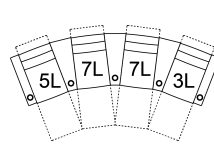

2L LHF Pw Rcl HRest&Lmb
31 x 42 x 43"
78 x 107 x 109 cm

3L RHF Pw Rcl HRest&Lmb
31 x 42 x 43"
78 x 107 x 109 cm

**4L Armless Loveseat Pw
HRest&Lmb**
46 x 42 x 43"
117 x 107 x 109 cm

**5L LHF Rcl RHF WgArm Pw
HRest&Lmb**
46 x 42 x 43"
117 x 107 x 109 cm
IA: 58" / 149 cm

**6L RHF Rcl LHF WgArm Pw
HRest&Lmb**
46 x 42 x 43"
117 x 107 x 109 cm
IA: 58" / 149 cm

**7L RHF Wg Arm Pw Rcl
HRest&Lmb**
39 x 42 x 43"
98 x 107 x 109 cm

**8L Armless Pw Rcl
HRest&Lmb**
23 x 42 x 43"
59 x 107 x 109 cm

**9L LHF Wg Arm Pw Rcl
HRest&Lmb**
39 x 42 x 43"
98 x 107 x 109 cm

POPULAR CONFIGURATIONS

1L/3L/3L
101 x 42"
257 x 107 cm

5L/7L/3L
113 x 49"
288 x 125 cm

1L/3L/3L/3L
132 x 42"
336 x 107 cm

5L/7L/7L/3L
147 x 56"
374 x 143 cm

DIMENSIONS

Seat Depth: 22" / 56 cm
Seat Height: 21" / 53 cm
Arm Depth: 37" / 93 cm
Arm Height: 26" / 66 cm
Reclined Depth: 70" / 177 cm

Dimensions shown as Width x Depth x Height.

Dimensions are correct at the time of printing and are subject to change without notice. Actual measurements for each item may vary from what is shown here. Please allow up to a +/- 1 inch difference. Availability may vary by region.