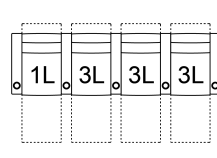

**6L RHF Rcl LHF WgArm Pw
HRest&Lmb**
46 x 42 x 43"
117 x 107 x 109 cm
IA: 58" / 149 cm

**7L RHF Wg Arm Pw Rcl
HRest&Lmb**
39 x 42 x 43"
98 x 107 x 109 cm

**8L Armless Pw Rcl
HRest&Lmb**
23 x 42 x 43"
59 x 107 x 109 cm

**9L LHF Wg Arm Pw Rcl
HRest&Lmb**
39 x 42 x 43"
98 x 107 x 109 cm

POPULAR CONFIGURATIONS

1L/3L/3L
101 x 42"
257 x 107 cm

5L/7L/3L
113 x 49"
288 x 125 cm

1L/3L/3L/3L
132 x 42"
336 x 107 cm

5L/7L/7L/3L
147 x 56"
374 x 143 cm

DIMENSIONS

Seat Depth: 22" / 56 cm
Seat Height: 21" / 53 cm
Arm Depth: 37" / 93 cm
Arm Height: 26" / 66 cm
Reclined Depth: 70" / 177 cm

Dimensions shown as Width x Depth x Height.

Dimensions are correct at the time of printing and are subject to change without notice. Actual measurements for each item may vary from what is shown here. Please allow up to a +/- 1 inch difference. Availability may vary by region.