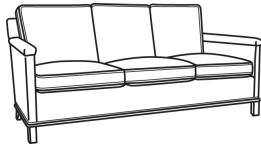

L5530 GOTHAM

SPECIFICATION

OUTSIDE: 75W x 35D x 34H

INSIDE: 69W x 21D

SEAT: 19H

ARM: 25H

BACK RAIL HT: 31H

DESCRIPTION: Sofa

COM: Plain:: 198

WEIGHT: 105 lbs.

COMMENTS: Standard with small antique nail head trim around base and arms as shown. Also standard with leather gimp around base as shown.

FABRICS/LEATHERS SHOWN:

FINISHES

FINISHES SHOWN:

RELATED PRODUCTS