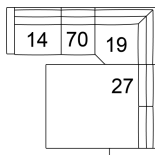

FUNCTION

USB charging
Power recline with button switch and USB Charging

COVERS

Leather
Fabric
Leather Like

02 Chair
50 x 40 x 37"
127 x 101 x 93 cm

19 Corner Square
43 x 43 x 37"
110 x 110 x 93 cm

21 Sofabed, Double
81 x 40 x 37"
206 x 101 x 93 cm

27 RHF Sofabed 54"
26 LHF Sofabed 54"
72 x 40 x 37"
183 x 101 x 93 cm

2P Armless Wide Recliner
Pwr
32 x 40 x 37"
82 x 101 x 93 cm

31 Wallhugger Recliner Pwr
50 x 40 x 37"
127 x 101 x 93 cm

6P RHF Wide Recliner Power
7P LHF Wide Recliner Power
41 x 40 x 37"
105 x 101 x 93 cm

70 Armless Chair
32 x 40 x 37"
82 x 101 x 93 cm

13 RHF Stationary Sectional
End
14 LHF Stationary Sectional
End
41 x 39 x 37"
105 x 100 x 93 cm
IA: 32" / 81 cm

POPULAR CONFIGURATIONS

14/70/19/27
116 x 115"
295 x 293 cm

7P/2P/19/27
116 x 115"
295 x 293 cm

7P/2P/19/70/6P
116 x 116"
295 x 295 cm

7P/70/19/70/6P
116 x 116"
295 x 295 cm

DIMENSIONS

Seat Depth: 20" / 51 cm
Seat Height: 19" / 48 cm
Arm Depth: 38" / 97 cm
Arm Height: 27" / 69 cm
Reclined Depth: N/A