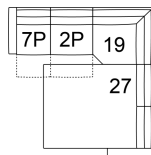

27 RHF Sofabed 54"
26 LHF Sofabed 54"
72 x 40 x 37"
183 x 101 x 93 cm

2P Armless Wide Recliner
Pwr
32 x 40 x 37"
82 x 101 x 93 cm

31 Wallhugger Recliner Pwr
50 x 40 x 37"
127 x 101 x 93 cm

6P RHF Wide Recliner Power
7P LHF Wide Recliner Power
41 x 40 x 37"
105 x 101 x 93 cm

70 Armless Chair
32 x 40 x 37"
82 x 101 x 93 cm

13 RHF Stationary Sectional
End
14 LHF Stationary Sectional
End
41 x 39 x 37"
105 x 100 x 93 cm
IA: 32" / 81 cm

POPULAR CONFIGURATIONS

14/70/19/27
116 x 115"
295 x 293 cm

7P/2P/19/27
116 x 115"
295 x 293 cm

7P/2P/19/70/6P
116 x 116"
295 x 295 cm

7P/70/19/70/6P
116 x 116"
295 x 295 cm

DIMENSIONS

Seat Depth: 20" / 51 cm
Seat Height: 19" / 48 cm
Arm Depth: 38" / 97 cm
Arm Height: 27" / 69 cm
Reclined Depth: N/A

Dimensions shown as Width x Depth x Height.

Dimensions are correct at the time of printing and are subject to change without notice. Actual measurements for each item may vary from what is shown here. Please allow up to a +/- 1 inch difference. Availability may vary by region.