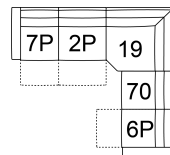

27 RHF Sofabed 54"
26 LHF Sofabed 54"
72 x 40 x 37"
183 x 101 x 93 cm

2P Armless Wide Recliner
Pwr
32 x 40 x 37"
82 x 101 x 93 cm

31 Wallhugger Recliner Pwr
50 x 40 x 37"
127 x 101 x 93 cm

6P RHF Wide Recliner Power
7P LHF Wide Recliner Power
41 x 40 x 37"
105 x 101 x 93 cm

70 Armless Chair
32 x 40 x 37"
82 x 101 x 93 cm

13 RHF Stationary Sectional
End
14 LHF Stationary Sectional
End
41 x 39 x 37"
105 x 100 x 93 cm
IA: 32" / 81 cm

POPULAR CONFIGURATIONS

14/70/19/27
116 x 115"
295 x 293 cm

7P/2P/19/27
116 x 115"
295 x 293 cm

7P/2P/19/70/6P
116 x 116"
295 x 295 cm

7P/70/19/70/6P
116 x 116"
295 x 295 cm

DIMENSIONS

Seat Depth: 20" / 51 cm
Seat Height: 19" / 48 cm
Arm Depth: 38" / 97 cm
Arm Height: 27" / 69 cm
Reclined Depth: N/A

Dimensions shown as Width x Depth x Height.

Dimensions are correct at the time of printing and are subject to change without notice. Actual measurements for each item may vary from what is shown here. Please allow up to a +/- 1 inch difference. Availability may vary by region.