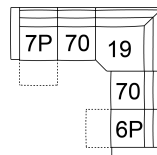

27 RHF Sofabed 54"
26 LHF Sofabed 54"
72 x 40 x 37"
183 x 101 x 93 cm

2P Armless Wide Recliner
Pwr
32 x 40 x 37"
82 x 101 x 93 cm

31 Wallhugger Recliner Pwr
50 x 40 x 37"
127 x 101 x 93 cm

6P RHF Wide Recliner Power
7P LHF Wide Recliner Power
41 x 40 x 37"
105 x 101 x 93 cm

70 Armless Chair
32 x 40 x 37"
82 x 101 x 93 cm

13 RHF Stationary Sectional
End
14 LHF Stationary Sectional
End
41 x 39 x 37"
105 x 100 x 93 cm
IA: 32" / 81 cm

POPULAR CONFIGURATIONS

14/70/19/27
116 x 115"
295 x 293 cm

7P/2P/19/27
116 x 115"
295 x 293 cm

7P/2P/19/70/6P
116 x 116"
295 x 295 cm

7P/70/19/70/6P
116 x 116"
295 x 295 cm

DIMENSIONS

Seat Depth: 20" / 51 cm
Seat Height: 19" / 48 cm
Arm Depth: 38" / 97 cm
Arm Height: 27" / 69 cm
Reclined Depth: N/A

Dimensions shown as Width x Depth x Height.

Dimensions are correct at the time of printing and are subject to change without notice. Actual measurements for each item may vary from what is shown here. Please allow up to a +/- 1 inch difference. Availability may vary by region.