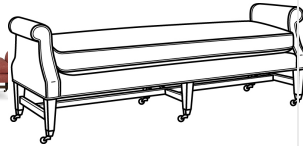

FINISHES

FINISHES SHOWN:

Sable

RELATED PRODUCTS