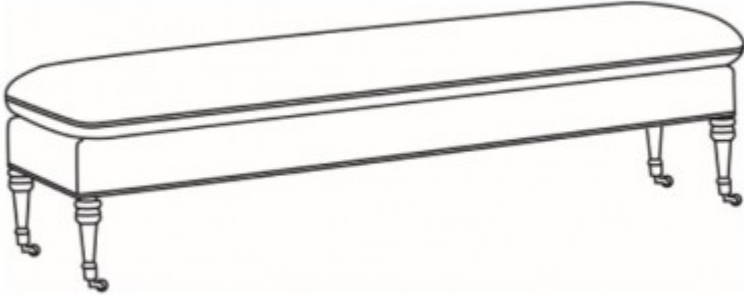

**8197-08 BRADSTREET**

**SPECIFICATION**

OUTSIDE: 73.5W x 21D x 19.5H

DESCRIPTION: Long Bench

COM: Plain:: 5.00

Repeat of 2"-14": 6.25

Repeat of 15"-27": 6.75

WEIGHT: 40 lbs.

COMMENTS: Brass casters standard.

FABRICS/LEATHERS SHOWN:

FINISHES SHOWN:

**RELATED PRODUCTS**

SKU 8197  
Bradstreet

SKU 8197-07  
Bradstreet