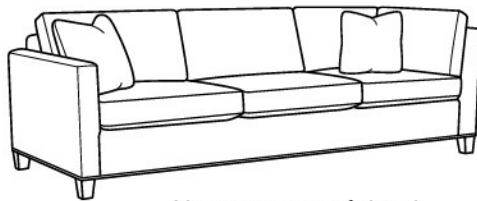

L = available in leather

Features: BOX BORDER BACK
WELTLESS
FABRIC STYLES STANDARD WITH THROW PILLOWS (not shown)

Standard Seat Cushion:
Standard Back Pillow:
Standard TP Fill:

QUINN
HALLMARK
FIBER
LEGACY DOWN

	FABRIC/STYLE	LEATHER/STYLE	OUTSIDE			INSIDE		SEAT	ARM	BACK RAIL	STANDARD TPs (except leather styles)
CORNER SOFA	3100-10L/R	L3100-10L/R	107w	39D	34.5H	87w	22D	21H	26.5H	30H	2 - 20"
ONE ARM SOFA	3100-11L/R	L3100-11L/R	69w	39D	34.5H	64w	22D	21H	26.5H	30H	1 - 20"
CORNER SOFA CHAISE	3100-39L/RB	L3100-39L/RB	86w	39D	34.5H	73w	22D	21H	26.5H	30H	1 - 20"

Matching Sofa: Page

(L)3100-10L Corner Sofa (107w)

(L)3100-10R Corner Sofa (107w)

(L)3100-11L One Arm Sofa (69w)

(L)3100-11R One Arm Sofa (69w)

(L)3100-39L Corner Sofa Chaise (86w)

(L)3100-39R Corner Sofa Chaise (86w)