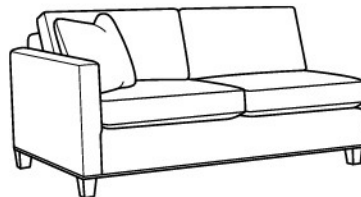

L = available in leather

Features: BOX BORDER BACK
WELTLESS
FABRIC STYLES STANDARD WITH THROW PILLOWS (not shown)

Standard Seat Cushion:
Standard Back Pillow:
Standard TP Fill:

QUINN
HALLMARK
FIBER
LEGACY DOWN

	FABRIC/STYLE	LEATHER/STYLE	OUTSIDE			INSIDE		SEAT	ARM	BACK RAIL	STANDARD TPs (except leather styles)
CORNER SOFA	3100-10L/R	L3100-10L/R	107w	39D	34.5H	87w	22D	21H	26.5H	30H	2 - 20"
ONE ARM SOFA	3100-11L/R	L3100-11L/R	69w	39D	34.5H	64w	22D	21H	26.5H	30H	1 - 20"
CORNER SOFA CHAISE	3100-39L/RB	L3100-39L/RB	86w	39D	34.5H	73w	22D	21H	26.5H	30H	1 - 20"

Matching Sofa: Page

(L)3100-10L Corner Sofa (107w)

(L)3100-10R Corner Sofa (107w)

(L)3100-11L One Arm Sofa (69w)

(L)3100-11R One Arm Sofa (69w)

(L)3100-39L Corner Sofa Chaise (86w)

(L)3100-39R Corner Sofa Chaise (86w)