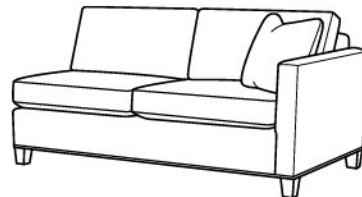

L = available in leather

Features: BOX BORDER BACK
WELTLESS
FABRIC STYLES STANDARD WITH THROW PILLOWS (not shown)

Standard Seat Cushion:
Standard Back Pillow:
Standard TP Fill:

QUINN
HALLMARK
FIBER
LEGACY DOWN

	FABRIC/STYLE	LEATHER/STYLE	OUTSIDE			INSIDE		SEAT	ARM	BACK RAIL	STANDARD TPs (except leather styles)
CORNER SOFA	3100-10L/R	L3100-10L/R	107w	39D	34.5H	87w	22D	21H	26.5H	30H	2 - 20"
ONE ARM SOFA	3100-11L/R	L3100-11L/R	69w	39D	34.5H	64w	22D	21H	26.5H	30H	1 - 20"
CORNER SOFA CHAISE	3100-39L/RB	L3100-39L/RB	86w	39D	34.5H	73w	22D	21H	26.5H	30H	1 - 20"

Matching Sofa: Page

(L)3100-10L Corner Sofa (107w)

(L)3100-10R Corner Sofa (107w)

(L)3100-11L One Arm Sofa (69w)

(L)3100-11R One Arm Sofa (69w)

(L)3100-39L Corner Sofa Chaise (86w)

(L)3100-39R Corner Sofa Chaise (86w)