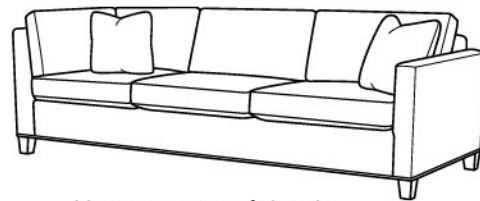

L = available in leather

Features: BOX BORDER BACK
WELTLESS
FABRIC STYLES STANDARD WITH THROW PILLOWS (not shown)

Standard Seat Cushion:
Standard Back Pillow:
Standard TP Fill:

QUINN
HALLMARK
FIBER
LEGACY DOWN

	FABRIC/STYLE	LEATHER/STYLE	OUTSIDE			INSIDE		SEAT	ARM	BACK RAIL	STANDARD TPs (except leather styles)
CORNER SOFA	3100-10L/R	L3100-10L/R	107w	39D	34.5H	87w	22D	21H	26.5H	30H	2 - 20"
ONE ARM SOFA	3100-11L/R	L3100-11L/R	69w	39D	34.5H	64w	22D	21H	26.5H	30H	1 - 20"
CORNER SOFA CHAISE	3100-39L/RB	L3100-39L/RB	86w	39D	34.5H	73w	22D	21H	26.5H	30H	1 - 20"

Matching Sofa: Page

(L)3100-10L Corner Sofa (107w)

(L)3100-10R Corner Sofa (107w)

(L)3100-11L One Arm Sofa (69w)

(L)3100-11R One Arm Sofa (69w)

(L)3100-39L Corner Sofa Chaise (86w)

(L)3100-39R Corner Sofa Chaise (86w)