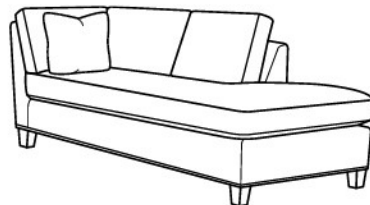

L = available in leather

Features: BOX BORDER BACK
WELTLESS
FABRIC STYLES STANDARD WITH THROW PILLOWS (not shown)

Standard Seat Cushion:
Standard Back Pillow:
Standard TP Fill:

QUINN
HALLMARK
FIBER
LEGACY DOWN

	FABRIC/STYLE	LEATHER/STYLE	OUTSIDE			INSIDE		SEAT	ARM	BACK RAIL	STANDARD TPs (except leather styles)
CORNER SOFA	3100-10L/R	L3100-10L/R	107w	39D	34.5H	87w	22D	21H	26.5H	30H	2 - 20"
ONE ARM SOFA	3100-11L/R	L3100-11L/R	69w	39D	34.5H	64w	22D	21H	26.5H	30H	1 - 20"
CORNER SOFA CHAISE	3100-39L/RB	L3100-39L/RB	86w	39D	34.5H	73w	22D	21H	26.5H	30H	1 - 20"

Matching Sofa: Page

(L)3100-10L Corner Sofa (107w)

(L)3100-10R Corner Sofa (107w)

(L)3100-11L One Arm Sofa (69w)

(L)3100-11R One Arm Sofa (69w)

(L)3100-39L Corner Sofa Chaise (86w)

(L)3100-39R Corner Sofa Chaise (86w)