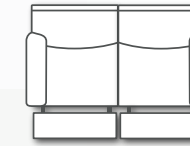

341 KEY NOTE

341-31
Double Reclining Sofa
341-61P
Power Headrest Sofa
341-61P NL
Power Headrest Sofa
with Next Level
W 83" x D 41" x H 42"

341-21
Double Reclining Loveseat
341-51P
Power Headrest Loveseat
341-51P NL
Power Headrest Loveseat
with Next Level
W 61" x D 41" x H 42"

341-80
Armless Chair
W 24" x D 40" x H 42"

341-55
Corner Wedge
W 69" x D 64" x H 42"

341-25
LAF Loveseat
341-15P
Power Headrest LAF Loveseat
341-15P NL
Power Headrest LAF Loveseat
with Next Level
W 53" x D 40" x H 42"

341-24
RAF Loveseat
341-16P
Power Headrest RAF Loveseat
341-16P NL
Power Headrest RAF Loveseat
with Next Level
W 53" x D 40" x H 42"

341-92
Armless Recliner
341-90P
Power Headrest
Armless Recliner
W 25" x D 40" x H 42"