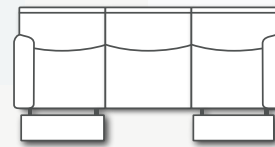

341 KEY NOTE

341-31
Double Reclining Sofa
341-61P
Power Headrest Sofa
341-61P NL
Power Headrest Sofa
with Next Level
W 83" x D 41" x H 42"

341-21
Double Reclining Loveseat
341-51P
Power Headrest Loveseat
341-51P NL
Power Headrest Loveseat
with Next Level
W 61" x D 41" x H 42"

341-80
Armless Chair
W 24" x D 40" x H 42"

341-55
Corner Wedge
W 69" x D 64" x H 42"

341-25
LAF Loveseat
341-15P
Power Headrest LAF Loveseat
341-15P NL
Power Headrest LAF Loveseat
with Next Level
W 53" x D 40" x H 42"