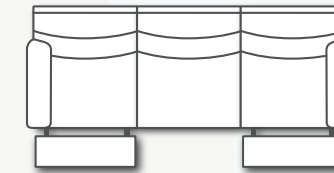

385 CITY LIMITS

385-31
Double Reclining Sofa

385-61P
Power Headrest Sofa

385-61P NL
Power Headrest Sofa with Next Level
W 87" x D 41" x H 42"

385-21
Double Reclining Loveseat

385-51P
Power Headrest Loveseat

385-51P NL
Power Headrest Loveseat with Next Level
W 63" x D 41" x H 42"

1385
Rocker Recliner

1385S
Swivel Rocker Recliner

5385P
Power Headrest Rocker Recliner

6385P NL
Power Headrest Wall Hugger Recliner with Next Level
W 38" x D 41" x H 42"