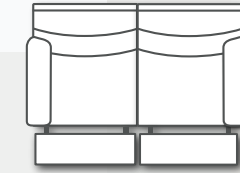

385 CITY LIMITS

385-31
Double Reclining Sofa

385-61P
Power Headrest Sofa

385-61P NL
Power Headrest Sofa with Next Level
W 87" x D 41" x H 42"

385-21
Double Reclining Loveseat

385-51P
Power Headrest Loveseat

385-51P NL
Power Headrest Loveseat with Next Level
W 63" x D 41" x H 42"

1385
Rocker Recliner

1385S
Swivel Rocker Recliner

5385P
Power Headrest Rocker Recliner

6385P NL
Power Headrest Wall Hugger Recliner with Next Level
W 38" x D 41" x H 42"