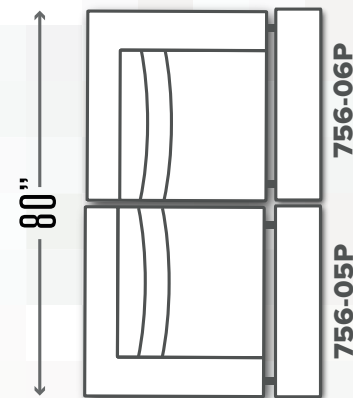

MOD SQUAD

756 SURE THING

<p>756-07 LAF Single Seat Recliner</p> <p>756-05P Power Headrest LAF Single Seat Recliner</p> <p>756-05P NL Power Headrest LAF Single Seat Recliner with Next Level</p>  <p>W40 D39 H41</p>	<p>756-08 RAF Single Seat Recliner</p> <p>756-06P Power Headrest RAF Single Seat Recliner</p> <p>756-06P NL Power Headrest RAF Single Seat Recliner with Next Level</p>  <p>W40 D39 H41</p>	<p>756-92 Armless Recliner</p> <p>756-90P Power Headrest Armless Recliner</p> <p>756-90P NL Power Headrest Armless Recliner with Next Level</p>  <p>W33 D39 H41</p>	<p>756-80 Armless Chair</p>  <p>W33 D39 H41</p>	<p>756-84 Wedge with Connectors</p>  <p>W71 D42 H41</p>	<p>756-45 Medium Wedge with Hidden Cupholders</p> <p>756-45 WC Medium Wedge with Hidden Cupholders & Wireless Charging</p>  <p>W25 D29 H35</p>	<p>756-46 Free Standing Console with Hidden Cupholders</p> <p>756-46 WC Free Standing Console with Hidden Cupholders & Wireless Charging</p>  <p>W13 D36 H35</p>	<p>756-47 Free Standing Console with Cupholders</p>  <p>W14 D34 H41</p>	<p>756-00 Chair & 1/2</p> <p>756-10P Power Headrest Chair & 1/2</p> <p>756-10P NL Power Headrest Chair & 1/2 with Next Level</p>  <p>W42 D39 H41</p>
---	---	---	---	---	---	---	---	--