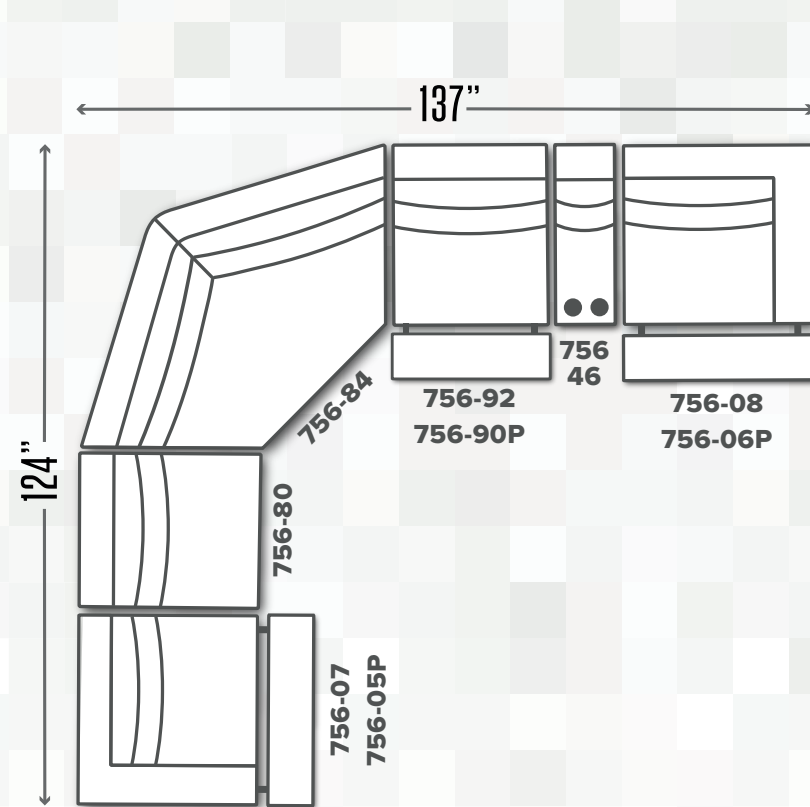

MOD SQUAD

756 SURE THING

<p>756-07 LAF Single Seat Recliner</p> <p>756-05P Power Headrest LAF Single Seat Recliner</p> <p>756-05P NL Power Headrest LAF Single Seat Recliner with Next Level</p>  <p>W40 D39 H41</p>	<p>756-08 RAF Single Seat Recliner</p> <p>756-06P Power Headrest RAF Single Seat Recliner</p> <p>756-06P NL Power Headrest RAF Single Seat Recliner with Next Level</p>  <p>W40 D39 H41</p>	<p>756-92 Armless Recliner</p> <p>756-90P Power Headrest Armless Recliner</p> <p>756-90P NL Power Headrest Armless Recliner with Next Level</p>  <p>W33 D39 H41</p>	<p>756-80 Armless Chair</p>  <p>W33 D39 H41</p>	<p>756-84 Wedge with Connectors</p>  <p>W71 D42 H41</p>	<p>756-45 Medium Wedge with Hidden Cupholders</p> <p>756-45 WC Medium Wedge with Hidden Cupholders & Wireless Charging</p>  <p>W25 D29 H35</p>	<p>756-46 Free Standing Console with Hidden Cupholders</p> <p>756-46 WC Free Standing Console with Hidden Cupholders & Wireless Charging</p>  <p>W13 D36 H35</p>	<p>756-47 Free Standing Console with Cupholders</p>  <p>W14 D34 H41</p>	<p>756-00 Chair & 1/2</p> <p>756-10P Power Headrest Chair & 1/2</p> <p>756-10P NL Power Headrest Chair & 1/2 with Next Level</p>  <p>W42 D39 H41</p>
---	---	---	---	---	---	---	---	--