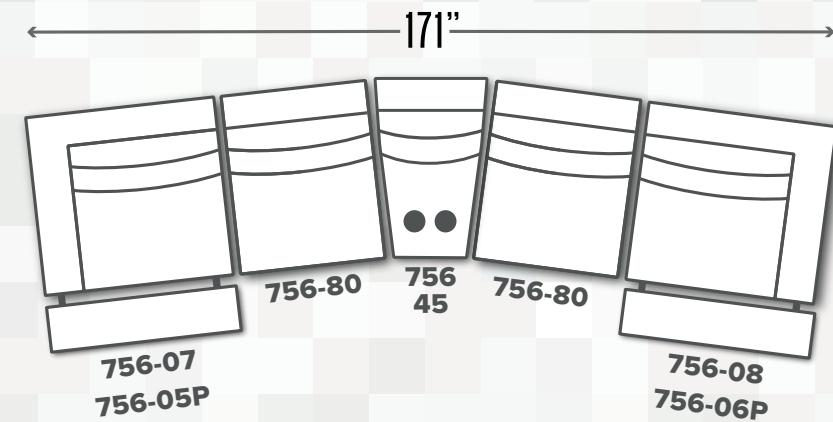

MOD SQUAD

756 SURE THING

<p>756-07 LAF Single Seat Recliner</p> <p>756-05P Power Headrest LAF Single Seat Recliner</p> <p>756-05P NL Power Headrest LAF Single Seat Recliner with Next Level</p>  <p>W40 D39 H41</p>	<p>756-08 RAF Single Seat Recliner</p> <p>756-06P Power Headrest RAF Single Seat Recliner</p> <p>756-06P NL Power Headrest RAF Single Seat Recliner with Next Level</p>  <p>W40 D39 H41</p>	<p>756-92 Armless Recliner</p> <p>756-90P Power Headrest Armless Recliner</p> <p>756-90P NL Power Headrest Armless Recliner with Next Level</p>  <p>W33 D39 H41</p>	<p>756-80 Armless Chair</p>  <p>W33 D39 H41</p>	<p>756-84 Wedge with Connectors</p>  <p>W71 D42 H41</p>	<p>756-45 Medium Wedge with Hidden Cupholders</p> <p>756-45 WC Medium Wedge with Hidden Cupholders & Wireless Charging</p>  <p>W25 D29 H35</p>	<p>756-46 Free Standing Console with Hidden Cupholders</p> <p>756-46 WC Free Standing Console with Hidden Cupholders & Wireless Charging</p>  <p>W13 D36 H35</p>	<p>756-47 Free Standing Console with Cupholders</p>  <p>W14 D34 H41</p>	<p>756-00 Chair & 1/2</p> <p>756-10P Power Headrest Chair & 1/2</p> <p>756-10P NL Power Headrest Chair & 1/2 with Next Level</p>  <p>W42 D39 H41</p>
---	---	---	---	---	---	---	---	--