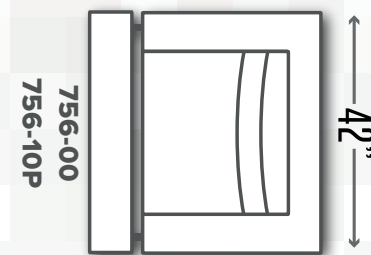

MOD SQUAD

756 SURE THING

<p>756-07 LAF Single Seat Recliner</p> <p>756-05P Power Headrest LAF Single Seat Recliner</p> <p>756-05P NL Power Headrest LAF Single Seat Recliner with Next Level</p>  <p>W40 D39 H41</p>	<p>756-08 RAF Single Seat Recliner</p> <p>756-06P Power Headrest RAF Single Seat Recliner</p> <p>756-06P NL Power Headrest RAF Single Seat Recliner with Next Level</p>  <p>W40 D39 H41</p>	<p>756-92 Armless Recliner</p> <p>756-90P Power Headrest Armless Recliner</p> <p>756-90P NL Power Headrest Armless Recliner with Next Level</p>  <p>W33 D39 H41</p>	<p>756-80 Armless Chair</p>  <p>W33 D39 H41</p>	<p>756-84 Wedge with Connectors</p>  <p>W71 D42 H41</p>	<p>756-45 Medium Wedge with Hidden Cupholders</p> <p>756-45 WC Medium Wedge with Hidden Cupholders & Wireless Charging</p>  <p>W25 D29 H35</p>	<p>756-46 Free Standing Console with Hidden Cupholders</p> <p>756-46 WC Free Standing Console with Hidden Cupholders & Wireless Charging</p>  <p>W13 D36 H35</p>	<p>756-47 Free Standing Console with Cupholders</p>  <p>W14 D34 H41</p>	<p>756-00 Chair & 1/2</p> <p>756-10P Power Headrest Chair & 1/2</p> <p>756-10P NL Power Headrest Chair & 1/2 with Next Level</p>  <p>W42 D39 H41</p>
---	---	---	---	---	---	---	---	--