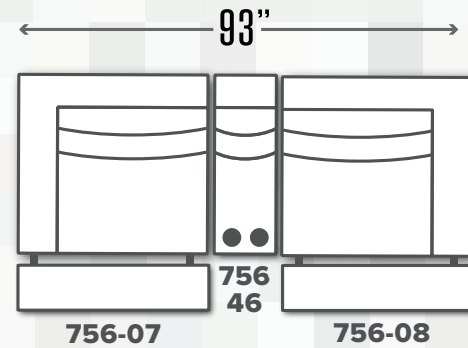

MOD SQUAD

756 SURE THING

<p>756-07 LAF Single Seat Recliner</p> <p>756-05P Power Headrest LAF Single Seat Recliner</p> <p>756-05P NL Power Headrest LAF Single Seat Recliner with Next Level</p>  <p>W40 D39 H41</p>	<p>756-08 RAF Single Seat Recliner</p> <p>756-06P Power Headrest RAF Single Seat Recliner</p> <p>756-06P NL Power Headrest RAF Single Seat Recliner with Next Level</p>  <p>W40 D39 H41</p>	<p>756-92 Armless Recliner</p> <p>756-90P Power Headrest Armless Recliner</p> <p>756-90P NL Power Headrest Armless Recliner with Next Level</p>  <p>W33 D39 H41</p>	<p>756-80 Armless Chair</p>  <p>W33 D39 H41</p>	<p>756-84 Wedge with Connectors</p>  <p>W71 D42 H41</p>	<p>756-45 Medium Wedge with Hidden Cupholders</p> <p>756-45 WC Medium Wedge with Hidden Cupholders & Wireless Charging</p>  <p>W25 D29 H35</p>	<p>756-46 Free Standing Console with Hidden Cupholders</p> <p>756-46 WC Free Standing Console with Hidden Cupholders & Wireless Charging</p>  <p>W13 D36 H35</p>	<p>756-47 Free Standing Console with Cupholders</p>  <p>W14 D34 H41</p>	<p>756-00 Chair & 1/2</p> <p>756-10P Power Headrest Chair & 1/2</p> <p>756-10P NL Power Headrest Chair & 1/2 with Next Level</p>  <p>W42 D39 H41</p>
---	---	---	---	---	---	---	---	--