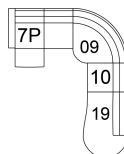

60 Armless Power Recliner
24 x 40 x 38"
61 x 102 x 97 cm
IA: 24" / 61 cm

66 RHF Power Recliner
31 x 40 x 38"
79 x 102 x 97 cm

67 LHF Power Recliner
31 x 40 x 38"
79 x 102 x 97 cm

74 Ottoman Rectangular
37 x 23 x 17"
94 x 59 x 44 cm

7P LHF Loveseat Power Recliner
55 x 40 x 38"
140 x 102 x 97 cm

8P RHF Loveseat Power Recliner
55 x 40 x 38"
140 x 102 x 97 cm

95 Chair w/2 Arms
38 x 38 x 34"
97 x 97 x 87 cm
IA: 24" / 61 cm

98 RHF Angled Loveseat
97 LHF Angled Loveseat
70 x 50 x 34"
178 x 127 x 87 cm

POPULAR CONFIGURATIONS

07/15
86 x 60"
219 x 153 cm

12/40
117 x 91"
298 x 232 cm

7P/09/10/19
104 x 136"
265 x 346 cm

7P/09/8P
104 x 104"
265 x 265 cm

DIMENSIONS

Seat Depth: 21" / 54 cm
Seat Height: 19" / 48 cm
Arm Depth: 37" / 94 cm
Arm Height: 24" / 60 cm

Dimensions shown as Width x Depth x Height.

Dimensions are correct at the time of printing and are subject to change without notice. Actual measurements for each item may vary from what is shown here. Please allow up to a +/- 1 inch difference. Availability may vary by region.