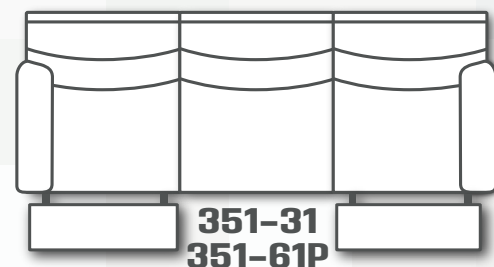

351 VISTA

351-31
Double Reclining Sofa
351-61P
Power Headrest Sofa
W 92" x D 39" x H 41"

351-21
Double Reclining Loveseat
351-51P
Power Headrest Loveseat
W 68" x D 39" x H 41"

351-28
Double Reclining Console Loveseat
351-78P
Power Headrest Console Loveseat
W 81" x D 39" x H 41"

1351
Rocker Recliner
1351S
Swivel Rocker Recliner
2351
Wall Hugger Recliner
5351P
Power Headrest Rocker Recliner
6351P
Power Headrest Wall Hugger
W 39" x D 41" x H 43"

351-31
351-61P

351-31
351-61P

351-28
351-78P