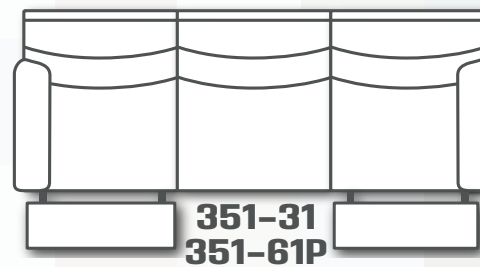

351 VISTA

351-31
Double Reclining Sofa
351-61P
Power Headrest Sofa
W 92" x D 39" x H 41"

351-21
Double Reclining Loveseat
351-51P
Power Headrest Loveseat
W 68" x D 39" x H 41"

351-28
Double Reclining Console Loveseat
351-78P
Power Headrest Console Loveseat
W 81" x D 39" x H 41"

1351
Rocker Recliner
1351S
Swivel Rocker Recliner
2351
Wall Hugger Recliner
5351P
Power Headrest Rocker Recliner
6351P
Power Headrest Wall Hugger
W 39" x D 41" x H 43"

351-31
351-61P

351-31
351-61P

351-28
351-78P