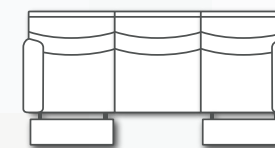

351 VISTA

351-31
Double Reclining Sofa
351-61P
Power Headrest Sofa
W 92" x D 39" x H 41"

351-21
Double Reclining Loveseat
351-51P
Power Headrest Loveseat
W 68" x D 39" x H 41"

351-28
Double Reclining Console Loveseat
351-78P
Power Headrest Console Loveseat
W 81" x D 39" x H 41"