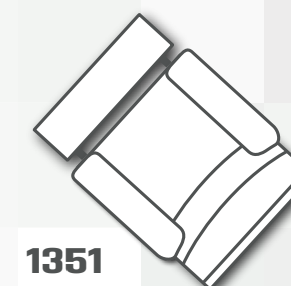

351 VISTA

351-31
Double Reclining Sofa
351-61P
Power Headrest Sofa
W 92" x D 39" x H 41"

351-21
Double Reclining Loveseat
351-51P
Power Headrest Loveseat
W 68" x D 39" x H 41"

351-28
Double Reclining Console Loveseat
351-78P
Power Headrest Console Loveseat
W 81" x D 39" x H 41"

1351
Rocker Recliner
1351S
Swivel Rocker Recliner
2351
Wall Hugger Recliner
5351P
Power Headrest Rocker Recliner
6351P
Power Headrest Wall Hugger
W 39" x D 41" x H 43"

351-31
351-61P

351-31
351-61P

351-28
351-78P

351-28
351-78P

1351

351-21
351-51P

1351

351-21
351-51P

1351