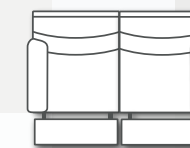

351 VISTA

351-31
Double Reclining Sofa
351-61P
Power Headrest Sofa
W 92" x D 39" x H 41"

351-21
Double Reclining Loveseat
351-51P
Power Headrest Loveseat
W 68" x D 39" x H 41"

351-28
Double Reclining Console Loveseat
351-78P
Power Headrest Console Loveseat
W 81" x D 39" x H 41"

1351
Rocker Recliner
1351S
Swivel Rocker Recliner
2351
Wall Hugger Recliner
5351P
Power Headrest Rocker Recliner
6351P
Power Headrest Wall Hugger
W 39" x D 41" x H 43"

351-31
351-61P

351-31
351-61P

351-28
351-78P