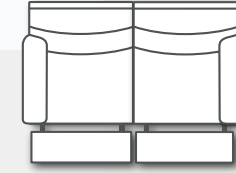

# 714 METRO

**714-31**  
Double Reclining Sofa

**714-61P**  
Power Headrest Sofa

**714-61P NL**  
Power Headrest Sofa with Next Level

W 83" x D 41" x H 41"

**714-21**  
Double Reclining Loveseat

**714-51P**  
Power Headrest Loveseat

**714-51P NL**  
Power Headrest Loveseat with Next Level

W 58" x D 41" x H 41"

**1714**  
Rocker Recliner

**1714S**  
Swivel Rocker Recliner

**2714**  
Wall Hugger Recliner

**5714P**  
Power Headrest Rocker Recliner

**6714-95P NL**  
Power Headrest Wall Hugger Recliner with SoCozi & Next Level

W 35" x D 41" x H 42"