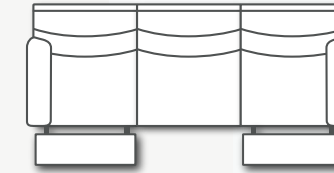

# 714 METRO

**714-31**  
Double Reclining Sofa

**714-61P**  
Power Headrest Sofa

**714-61P NL**  
Power Headrest Sofa with Next Level

W 83" x D 41" x H 41"

**714-21**  
Double Reclining Loveseat

**714-51P**  
Power Headrest Loveseat

**714-51P NL**  
Power Headrest Loveseat with Next Level

W 58" x D 41" x H 41"

**1714**  
Rocker Recliner

**1714S**  
Swivel Rocker Recliner

**2714**  
Wall Hugger Recliner

**5714P**  
Power Headrest Rocker Recliner