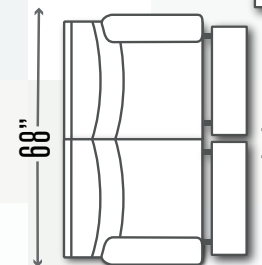

**787-21**  
Double Reclining Loveseat  
**787-51P**  
Power Headrest Loveseat  
**787-51P NL**  
Power Headrest Loveseat with Next Level  
W 68" x D 44" x H 43"

**787-28**  
Double Reclining Console Loveseat  
**787-78P**  
Power Headrest Console Loveseat  
**787-78P NL**  
Power Headrest Console Loveseat with Next Level  
W 82" x D 44" x H 43"

**787-31**  
**787-61P**

**787-31**  
**787-61P**

**787-28**  
**787-78P**

**787-33**  
**787-63P**

**787-28**  
**787-78P**

**1787**

**787-21**  
**787-51P**

**1787**

**787-21**  
**787-51P**

**1787**

**787-21**  
**787-51P**

**1787**