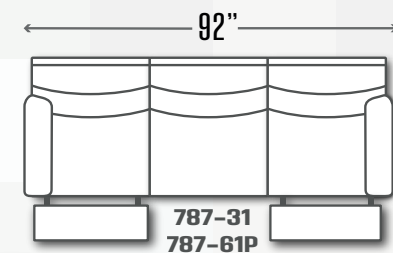

# 787 WILD CARD

**787-31**  
Double Reclining Sofa  
**787-61P**  
Power Headrest Sofa  
**787-61 NL**  
Power Headrest Sofa with Next Level  
W 92" x D 44" x H 43"

**787-33**  
Double Reclining Sofa with Dropdown Table  
**787-63P**  
Power Headrest Sofa with Dropdown Table  
**787-63P NL**  
Power Headrest Sofa with Dropdown Table & Next Level  
W 92" x D 44" x H 43"

**1787**  
Rocker Recliner  
**1787S**  
Swivel Rocker Recliner  
**2787**  
Wall Hugger Recliner  
**5787P**  
Power Headrest Rocker Recliner  
**6787P**  
Power Headrest Wall Hugger  
**6787P NL**  
Power Headrest Wall Hugger Recliner with Next Level  
W 40" x D 41" x H 3"

**787-21**  
Double Reclining Loveseat  
**787-51P**  
Power Headrest Loveseat  
**787-51P NL**  
Power Headrest Loveseat with Next Level  
W 68" x D 44" x H 43"

**787-28**  
Double Reclining Console Loveseat  
**787-78P**  
Power Headrest Console Loveseat  
**787-78P NL**  
Power Headrest Console Loveseat with Next Level  
W 82" x D 44" x H 43"