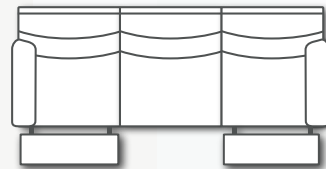

# 787 WILD CARD

**787-31**  
Double Reclining Sofa  
**787-61P**  
Power Headrest Sofa  
**787-61 NL**  
Power Headrest Sofa with Next Level  
W 92" x D 44" x H 43"

**787-33**  
Double Reclining Sofa with Dropdown Table  
**787-63P**  
Power Headrest Sofa with Dropdown Table  
**787-63P NL**  
Power Headrest Sofa with Dropdown Table & Next Level  
W 92" x D 44" x H 43"

**1787**  
Rocker Recliner  
**1787S**  
Swivel Rocker Recliner  
**2787**  
Wall Hugger Recliner  
**5787P**  
Power Headrest Rocker Recliner  
**6787P**  
Power Headrest Wall Hugger  
**6787P NL**  
Power Headrest Wall Hugger Recliner with Next Level  
W 40" x D 41" x H 3"