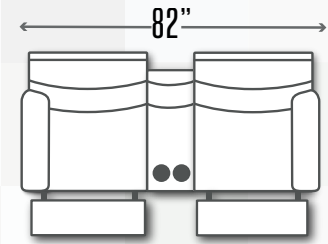

# 787 WILD CARD

**787-31**  
Double Reclining Sofa  
**787-61P**  
Power Headrest Sofa  
**787-61 NL**  
Power Headrest Sofa with Next Level  
W 92" x D 44" x H 43"

**787-33**  
Double Reclining Sofa with Dropdown Table  
**787-63P**  
Power Headrest Sofa with Dropdown Table  
**787-63P NL**  
Power Headrest Sofa with Dropdown Table & Next Level  
W 92" x D 44" x H 43"

**1787**  
Rocker Recliner  
**1787S**  
Swivel Rocker Recliner  
**2787**  
Wall Hugger Recliner  
**5787P**  
Power Headrest Rocker Recliner  
**6787P**  
Power Headrest Wall Hugger  
**6787P NL**  
Power Headrest Wall Hugger Recliner with Next Level  
W 40" x D 41" x H 3"

**787-21**  
Double Reclining Loveseat  
**787-51P**  
Power Headrest Loveseat  
**787-51P NL**  
Power Headrest Loveseat with Next Level  
W 68" x D 44" x H 43"

**787-28**  
Double Reclining Console Loveseat  
**787-78P**  
Power Headrest Console Loveseat  
**787-78P NL**  
Power Headrest Console Loveseat with Next Level  
W 82" x D 44" x H 43"

**787-31**  
**787-61P**

**787-31**  
**787-61P**

**787-28**  
**787-78P**

**787-33**  
**787-63P**

**787-28**  
**787-78P**

**1787**

**787-21**  
**787-51P**

**1787**