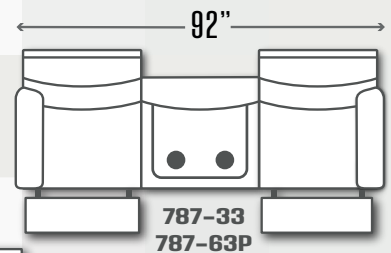

# 787 WILD CARD

**787-31**  
Double Reclining Sofa  
**787-61P**  
Power Headrest Sofa  
**787-61 NL**  
Power Headrest Sofa with Next Level  
W 92" x D 44" x H 43"

**787-33**  
Double Reclining Sofa with Dropdown Table  
**787-63P**  
Power Headrest Sofa with Dropdown Table  
**787-63P NL**  
Power Headrest Sofa with Dropdown Table & Next Level  
W 92" x D 44" x H 43"

**1787**  
Rocker Recliner  
**1787S**  
Swivel Rocker Recliner  
**2787**  
Wall Hugger Recliner  
**5787P**  
Power Headrest Rocker Recliner  
**6787P**  
Power Headrest Wall Hugger  
**6787P NL**  
Power Headrest Wall Hugger Recliner with Next Level  
W 40" x D 41" x H 3"

**787-21**  
Double Reclining Loveseat  
**787-51P**  
Power Headrest Loveseat  
**787-51P NL**  
Power Headrest Loveseat with Next Level  
W 68" x D 44" x H 43"

**787-28**  
Double Reclining Console Loveseat  
**787-78P**  
Power Headrest Console Loveseat  
**787-78P NL**  
Power Headrest Console Loveseat with Next Level  
W 82" x D 44" x H 43"

**787-31**  
**787-61P**

**787-31**  
**787-61P**

**787-28**  
**787-78P**

**787-33**  
**787-63P**

**787-28**  
**787-78P**

**1787**

**787-21**  
**787-51P**

**1787**