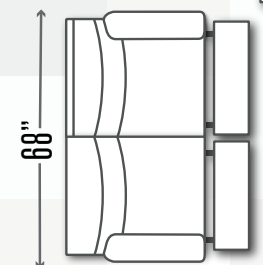

# 787 WILD CARD

**787-31**  
Double Reclining Sofa  
**787-61P**  
Power Headrest Sofa  
**787-61 NL**  
Power Headrest Sofa with Next Level  
W 92" x D 44" x H 43"

**787-33**  
Double Reclining Sofa with Dropdown Table  
**787-63P**  
Power Headrest Sofa with Dropdown Table  
**787-63P NL**  
Power Headrest Sofa with Dropdown Table & Next Level  
W 92" x D 44" x H 43"

**787-21**  
Double Reclining Loveseat  
**787-51P**  
Power Headrest Loveseat  
**787-51P NL**  
Power Headrest Loveseat with Next Level  
W 68" x D 44" x H 43"

**787-28**  
Double Reclining Console Loveseat  
**787-78P**  
Power Headrest Console Loveseat  
**787-78P NL**  
Power Headrest Console Loveseat with Next Level  
W 82" x D 44" x H 43"

**787-31**  
**787-61P**

**787-31**  
**787-61P**

**787-28**  
**787-78P**

**787-33**  
**787-63P**

**787-28**  
**787-78P**

**1787**

**787-21**  
**787-51P**

**1787**

**787-21**  
**787-51P**

**1787**

**787-21**  
**787-51P**

**1787**