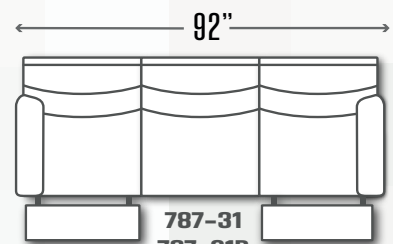

787-31
787-61P