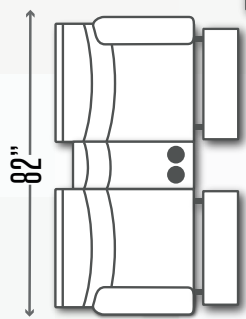

# 787 WILD CARD

**787-31**  
Double Reclining Sofa  
**787-61P**  
Power Headrest Sofa  
**787-61 NL**  
Power Headrest Sofa with Next Level  
W 92" x D 44" x H 43"

**787-33**  
Double Reclining Sofa with Dropdown Table  
**787-63P**  
Power Headrest Sofa with Dropdown Table  
**787-63P NL**  
Power Headrest Sofa with Dropdown Table & Next Level  
W 92" x D 44" x H 43"

**1787**  
Rocker Recliner  
**1787S**  
Swivel Rocker Recliner  
**2787**  
Wall Hugger Recliner  
**5787P**  
Power Headrest Rocker Recliner  
**6787P**  
Power Headrest Wall Hugger  
**6787P NL**  
Power Headrest Wall Hugger Recliner with Next Level  
W 40" x D 41" x H 3"

**787-21**  
Double Reclining Loveseat  
**787-51P**  
Power Headrest Loveseat  
**787-51P NL**  
Power Headrest Loveseat with Next Level  
W 68" x D 44" x H 43"

**787-28**  
Double Reclining Console Loveseat  
**787-78P**  
Power Headrest Console Loveseat  
**787-78P NL**  
Power Headrest Console Loveseat with Next Level  
W 82" x D 44" x H 43"

**787-31**  
**787-61P**

**787-31**  
**787-61P**

**787-28**  
**787-78P**

**787-33**  
**787-63P**

**787-28**  
**787-78P**

**1787**

**787-21**  
**787-51P**

**1787**