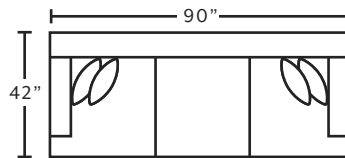

824 HANSEN collection

The 824 Hansen sofa group seamlessly fuses classic and contemporary styles. Padded roll arms, tapered solid wooden legs, and detailed envelope stitching, add a chic aesthetic to this collection.

FEATURES

- Reversible seat and back cushions
- 100% WOW gel-blended foam
- Tapered, solid wooden legs
- Throw pillows included
- 100% Polyester | CC: W
- Made in the USA of imported and domestic materials

**WOW
SEATING!!!**

MARRIED FABRICS

Cover: 3011-29 Laurent Beach
Front Pillow: 3015-44 Hansen Navy
Back Pillow: 3013-06 Brigham Granite

AVAILABLE PIECES

82440
Sofa

SUGGESTED ACCENT PIECES

2224 Accent Chair 32.5"W x 37"D x 41"H
77918 Round Ottoman 40"W x 40"D x 18"H

FRANKLIN
See more at franklincorp.com