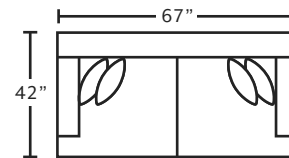

**WOW
SEATING!!!**

MARRIED FABRICS

Cover: 3011-29 Laurent Beach
Front Pillow: 3015-44 Hansen Navy
Back Pillow: 3013-06 Brigham Granite

AVAILABLE PIECES

82440
Sofa

82420
Loveseat

77918
Round Ottoman
**available in 3013-06*