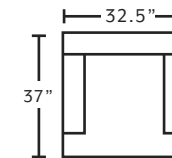

**WOW
SEATING!!!**

MARRIED FABRICS

Cover: 3011-29 Laurent Beach
Front Pillow: 3015-44 Hansen Navy
Back Pillow: 3013-06 Brigham Granite

AVAILABLE PIECES

82440
Sofa

82420
Loveseat

77918
Round Ottoman
**available in 3013-06*