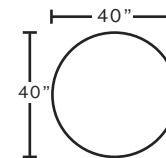

**WOW
SEATING!!!**

MARRIED FABRICS

Cover: 3011-29 Laurent Beach
Front Pillow: 3015-44 Hansen Navy
Back Pillow: 3013-06 Brigham Granite

AVAILABLE PIECES

82440
Sofa

82420
Loveseat

77918
Round Ottoman
**available in 3013-06*