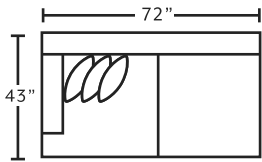

87759
LAF Loveseat