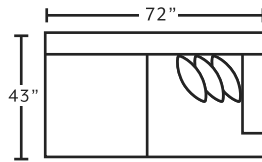

87760
RAF Loveseat