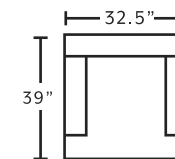

MARRIED FABRICS

Cover: 3936-21 New Hues Pewter
 Front Pillow: 3823-36 Los Alamos Teal
 Back Pillow: 3936-21 New Hues Pewter

AVAILABLE PIECES

91040
Sofa

91020
Loveseat

91088
Chair and a Half

91018
Ottoman

2183
Swivel Accent Chair
 *only available in 3823-36