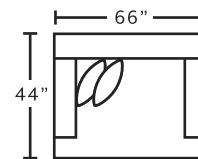

MARRIED FABRICS

Cover: 3936-21 New Hues Pewter
 Front Pillow: 3823-36 Los Alamos Teal
 Back Pillow: 3936-21 New Hues Pewter

AVAILABLE PIECES

91040
Sofa

91020
Loveseat

91088
Chair and a Half

91018
Ottoman

2183
Swivel Accent Chair
 *only available in 3823-36