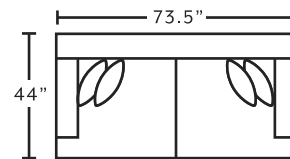

91020
Loveseat