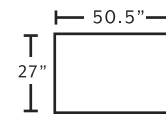

MARRIED FABRICS

Cover: 3936-21 New Hues Pewter
 Front Pillow: 3823-36 Los Alamos Teal
 Back Pillow: 3936-21 New Hues Pewter

AVAILABLE PIECES

91040
Sofa

91020
Loveseat

91088
Chair and a Half

91018
Ottoman

2183
Swivel Accent Chair
 *only available in 3823-36