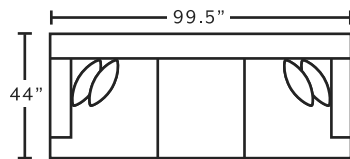

910 HUGHES collection

The Hughes stationary sofa group is upholstered in a polyester blend that creates a soft yet durable fabric with accent pillows. This collection features reversible seat and back cushions for increased comfort and durability.

FEATURES

- 100% WOW gel-blended foam
- Reversible seat and back cushions
- Solid wooden legs
- Throw pillows included
- 90% Polyester, 10% Polypropylene / CC: S
- Made in the USA of domestic and imported materials

MARRIED FABRICS

Cover: 3936-21 New Hues Pewter
Front Pillow: 3823-36 Los Alamos Teal
Back Pillow: 3936-21 New Hues Pewter

AVAILABLE PIECES

91040
Sofa