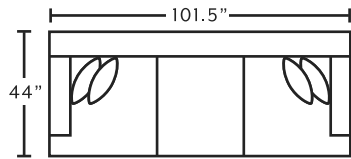

953 PROTEGE collection

The Protege collection is a great option for the modern or transitional home. The neutral coloration makes it highly versatile, while the accent throw pillows add a dash of graphic interest.

FEATURES

- Reversible seat and back cushions
- 100% WOW gel-blended foam
- Solid wooden legs
- Throw pillows included
- 100% Polyester / CC: WS
- Made in the USA of domestic and imported materials

MARRIED FABRICS

Cover: 3932-25 Crosby Dove
Front Pillow: 3934-55 M10664 Brass
Back Pillow: 3933-02 FX18016 #7

AVAILABLE PIECES

95340
Sofa

*only available in 3934-55

*only available in 3934-55

SUGGESTED ACCENT PIECES

2183 Swivel Accent Chair 32.5"W x 39"D x 36"H
75018 Square Ottoman 39.5"W x 39.5"D x 17"H