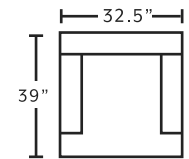

2183
Swivel Accent Chair

*only available in 3934-55