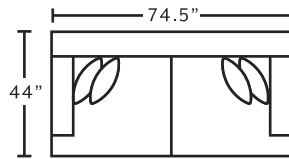

95320
Loveseat