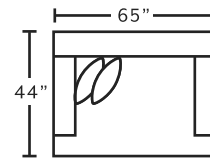

95388
Chair