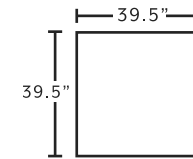

75018
Square Ottoman

*only available in 3934-55