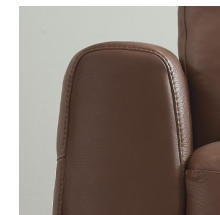

STANDARD
PREMIUM FOAM

CHROME SPINDLE

TOP STITCHING
DETAIL

ARM CUSHIONS
PADDED WITH
FOAM

LEG

Spindle Metal Leg
Spindle Wood Espresso Leg

FRAME

All Palliser frames are constructed from engineered wood products, hardwood or softwood: joints are pinned and glued for uniformity and strength

SEATING COMFORT

Semi-attached back cushions with fibre filling
Tight seat cushions are engineered using multiple densities of high-resiliency, contour-cut foam
Seat Suspension: Heavy gauge sinuous springs, engineered to provide premium comfort and endurance.

FUNCTION

N/A

COVERS

Select pieces avail in Accent
Fabrics
Fabric
Leather
Leather Alternative
Leather Match

01 Sofa
94 x 37 x 32"
239 x 93 x 82 cm
IA: 78" / 199 cm

02 Chair
41 x 37 x 32"
105 x 93 x 82 cm
IA: 26" / 67 cm

03 Loveseat
67 x 37 x 32"
171 x 93 x 82 cm
IA: 52" / 133 cm

04 Ottoman
26 x 18 x 18"
67 x 46 x 46 cm

08 RHF Loveseat
07 LHF Loveseat
60 x 37 x 32"
153 x 93 x 82 cm

10 Armless Chair
26 x 37 x 32"
67 x 93 x 82 cm