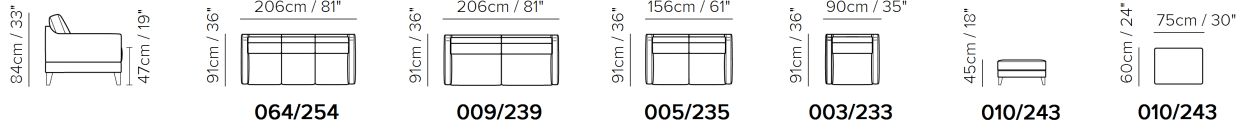

■ Vers. 064

■ Vers. 239

■ Vers. 233

SCHEMATICS

TECHNICAL INFORMATION

	COVERING	Leather <input checked="" type="checkbox"/>	Soft Cover <input checked="" type="checkbox"/>			
	LEGS	Wood <input checked="" type="checkbox"/>	Metal <input checked="" type="checkbox"/>	Plastic <input type="checkbox"/>	Castors <input type="checkbox"/>	Upholstered <input type="checkbox"/>
	FILLING	Arms <input type="checkbox"/> Fiber <input checked="" type="checkbox"/> Foam <input type="checkbox"/> Feather/Fiber Mix <input type="checkbox"/> Feather	Seat cushion <input type="checkbox"/> Fiber <input checked="" type="checkbox"/> Foam <input type="checkbox"/> Feather/Fiber Mix <input type="checkbox"/> Feather	Back cushion <input type="checkbox"/> Fiber <input checked="" type="checkbox"/> Foam <input type="checkbox"/> Feather/Fiber Mix <input type="checkbox"/> Feather		
	COMFORT	Standard Comfort <input checked="" type="checkbox"/>	Firm Comfort <input type="checkbox"/>			
	FUNCTION	Bed <input type="checkbox"/>	Electric motion <input type="checkbox"/>	Motion <input type="checkbox"/>	Recliner <input type="checkbox"/>	Sliding <input type="checkbox"/>
	OPTIONS	Nails <input type="checkbox"/>	Removable <input type="checkbox"/>	Contrast Stitching <input type="checkbox"/>		

NOTES

- All arms, back and seat surfaces are covered in Top Grain.
- This model is available with split leather exterior covering (Side, Rear and Front Panels)
- Tight Seat Cushion (the seat cushions of the models are fixed to the frame)
- Loose Back Cushion (the back cushions of the model are not fixed to the frame)
- Wood Frame
- Without Feet Assembled (the feet will be in a bag inside the package)
- Plastic Wrap (the model will be wrapped in a plastic bag)
- Feet available in wood finishings 09 (Walnut) / 18 (Wengè)
- Second option versions have feet available in metal finishing 75 (Glazed Nickel)
- Feet height 15,0 cm
- Versions 009/239 are available only in Top Grain.