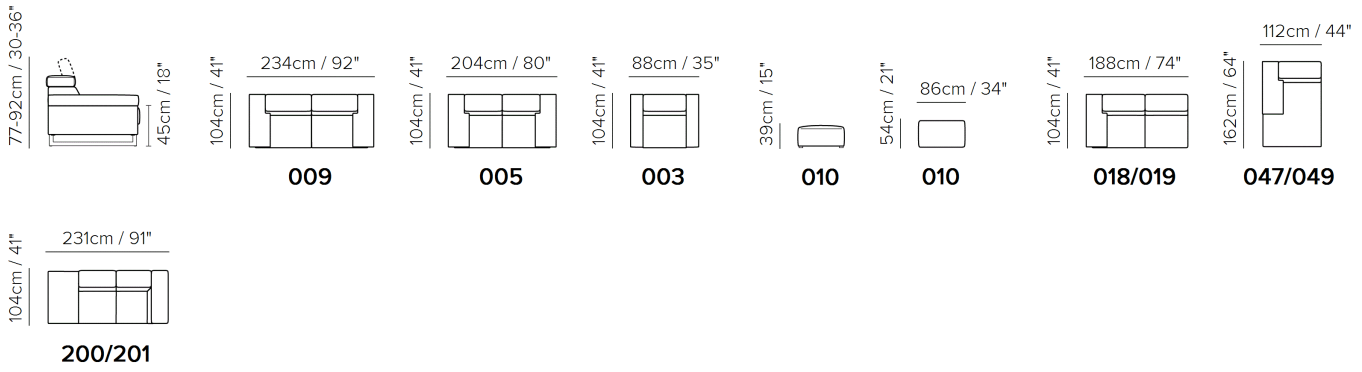

■ Vers. 018+489+073

■ Vers. 018+489+073

■ Vers. 018+489+073

SCHEMATICS

COMPOSITION EXAMPLES

TECHNICAL INFORMATION

	COVERING	Leather <input checked="" type="checkbox"/>	Soft Cover <input checked="" type="checkbox"/>			
	LEGS	Wood <input type="checkbox"/>	Metal <input checked="" type="checkbox"/>	Plastic <input type="checkbox"/>	Castors <input type="checkbox"/>	Upholstered <input type="checkbox"/>
	FILLING	Arms <input type="checkbox"/> Fiber <input checked="" type="checkbox"/> Foam <input type="checkbox"/> Feather/Fiber Mix <input type="checkbox"/> Feather	Seat cushion <input type="checkbox"/> Fiber <input checked="" type="checkbox"/> Foam <input type="checkbox"/> Feather/Fiber Mix <input type="checkbox"/> Feather	Back cushion <input type="checkbox"/> Fiber <input checked="" type="checkbox"/> Foam <input type="checkbox"/> Feather/Fiber Mix <input type="checkbox"/> Feather		
	COMFORT	Firm Comfort <input type="checkbox"/>	Standard Comfort <input checked="" type="checkbox"/>			
	FUNCTION	Bed <input type="checkbox"/>	Electric motion <input type="checkbox"/>	Motion <input type="checkbox"/>	Recliner <input type="checkbox"/>	Sliding <input type="checkbox"/>
	OPTIONS	Nails <input type="checkbox"/>	Contrast Stitching <input checked="" type="checkbox"/>	Removable <input type="checkbox"/>		

NOTES

- Contrast stitching is available only with certain covers and option is managed directly in NARES.
- The model has manual adjustable headrest.
- Second option version corner 489 has both headrests adjustable.
- Tight Seat Cushion (the seat cushions of the models are fixed to the frame)
- Tight Back Cushion (the back cushions of the models are fixed to the frame)
- No Leather Side (the sectional pieces have the side covered with lining and not leather)
- Wood Frame
- Without Feet Assembled (the feet will be in a bag inside the package)
- Plastic Wrap (the model will be wrapped in a plastic bag)
- Feet available in metal finishing 77 (Glossy Chromed)
- Feet height 12,0 cm