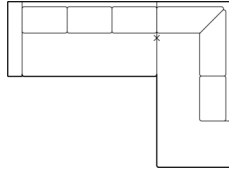

04 Ottoman
39 x 32 x 18"
99 x 81 x 46cm

13 RHF Sofa
12 LHF Sofa
76 x 38 x 34"
193 x 97 x 86cm

35 RHF Corner Chaise
36 LHF Corner Chaise
84 x 38 x 34"
213 x 97 x 86cm

Dimensions

A - Seat Depth - 22" / 56cm

B - Seat Height - 20" / 51cm

C - Arm Height - 29" / 74cm

Features

- Hardwood, softwood and engineered wood products; all joints pinned & glued for uniformity & strength
- Seat: 8 gauge sinuous wire springs for superior ride and comfort
- High resilience seat foam for superior durability and comfort
- Back filled with blown fibre

77201 JURA

Popular Configurations

Note: Always assemble configurations from right hand facing to left hand facing components.

5-Seat Corner Sectional with Chaise Lounge

114 x 84"

290 x 213cm

How We Measure

Height - measured from the highest point of the back pillow to the floor.

Depth - measured from the front edge of the seat cushion to the top of the back.

Width - measured from the widest point of the arm or arm pillow to the widest point of the opposite arm or arm pillow.

Arm Height - measured from the top of the arm to the floor.