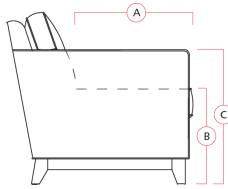

Dimensions

A - Seat Depth - 22" / 56cm

B - Seat Height - 20" / 51cm

C - Arm Height - 29" / 74cm

Features

- Hardwood, softwood and engineered wood products; all joints pinned & glued for uniformity & strength
- Seat: 8 gauge sinuous wire springs for superior ride and comfort
- High resilience seat foam for superior durability and comfort
- Back filled with blown fibre