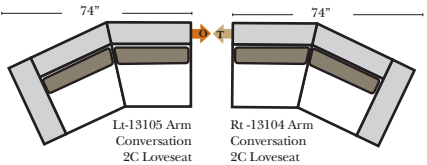

Conversation Sofas