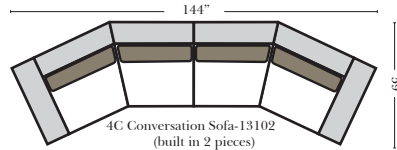

Conversation Sofas