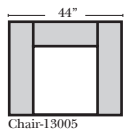

Standard & Ottomans