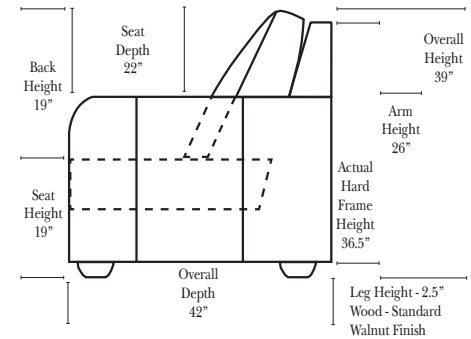

Sleepers

Standards & Options

Standard:

- Available in Luxury Fabrics
- All Hardwood Frames
- Down Seats & Down Backs Standard
- Top Grain Leather on Inside Arm, Front Rail, Top & Bottom Front Rail, Front Arm Panels & Seat Welt
- Back Pillow Leather Welt
- Nail Heads (where indicated)
- Wood Leg Finish (Standard is Walnut) (available in Cherry, Chocolate, Espresso, Honey Oak, & Shadow, no additional charge)

Options: (Additional Charges)

N/A for this style

Sleeper Options: (All the below options are at additional charges)

- Queen Sleeper available w/Standard Mattress
- Twin Sleeper available w/Standard Mattress
- Deluxe Innerspring Mattress: Queen / Twin
- Air Dream Coil Mattress: Queen Only
- Hideaway Air Mattress: Queen Only