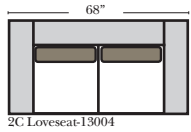

Standard & Ottomans