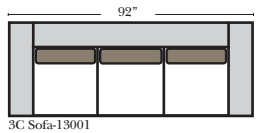

Standard & Ottomans