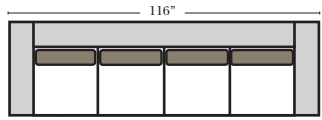

Standard & Ottomans

Conversation Sofas

Sleepers

Standards & Options

Standard:

- Available in Luxury Fabrics
- All Hardwood Frames
- Down Seats & Down Backs Standard
- Top Grain Leather on Inside Arm, Front Rail, Top & Bottom Front Rail, Front Arm Panels & Seat Welt
- Back Pillow Leather Welt
- Nail Heads (where indicated)
- Wood Leg Finish (Standard is Walnut) (available in Cherry, Chocolate, Espresso, Honey Oak, & Shadow, no additional charge)

Options: (Additional Charges)

N/A for this style

Sleeper Options: (All the below options are at additional charges)

- Queen Sleeper available w/Standard Mattress
- Twin Sleeper available w/Standard Mattress
- Deluxe Innerspring Mattress: Queen / Twin
- Air Dream Coil Mattress: Queen Only
- Hideaway Air Mattress: Queen Only

L-Shape / 90 Degree Sectional

Suggested Configurations

The Suggested Configurations below are only a sample of what the imagination can create, please enjoy creating the configuration that fits your lifestyle, using the ideas below and from the items on the opposite page.