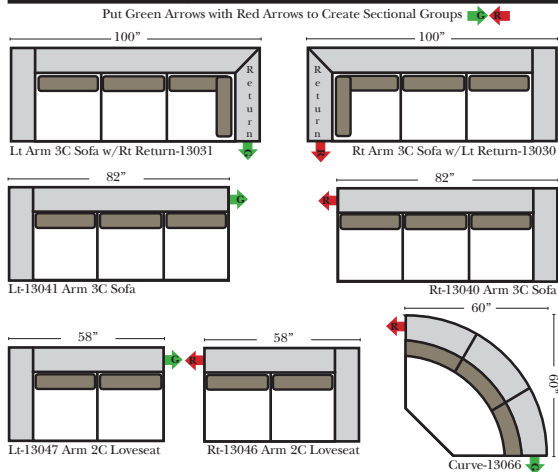

Options: (Additional Charges)

N/A for this style

Sleeper Options: (All the below options are at additional charges)

- Queen Sleeper available w/Standard Mattress
- Twin Sleeper available w/Standard Mattress
- Deluxe Innerspring Mattress: Queen / Twin
- Air Dream Coil Mattress: Queen Only
- Hideaway Air Mattress: Queen Only

L-Shape / 90 Degree Sectional

Suggested Configurations

The Suggested Configurations below are only a sample of what the imagination can create, please enjoy creating the configuration that fits your lifestyle, using the ideas below and from the items on the opposite page.

Note:

All Dimensions are approximate, if accuracy is crucial, please contact us for validation of the dimensions shown. However, a 1" to 2" variance can still apply due to foam and upholstery.