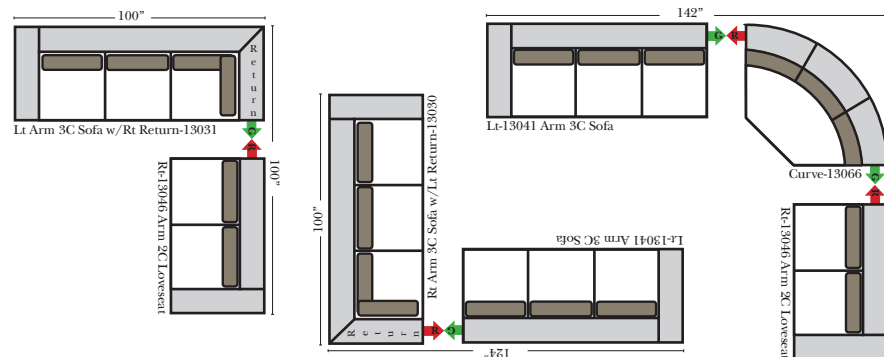

Options: (Additional Charges)

N/A for this style

Sleeper Options: (All the below options are at additional charges)

- Queen Sleeper available w/Standard Mattress
- Twin Sleeper available w/Standard Mattress
- Deluxe Innerspring Mattress: Queen / Twin
- Air Dream Coil Mattress: Queen Only
- Hideaway Air Mattress: Queen Only

L-Shape / 90 Degree Sectional

Suggested Configurations

The Suggested Configurations below are only a sample of what the imagination can create, please enjoy creating the configuration that fits your lifestyle, using the ideas below and from the items on the opposite page.

Note:

All Dimensions are approximate, if accuracy is crucial, please contact us for validation of the dimensions shown. However, a 1" to 2" variance can still apply due to foam and upholstery.