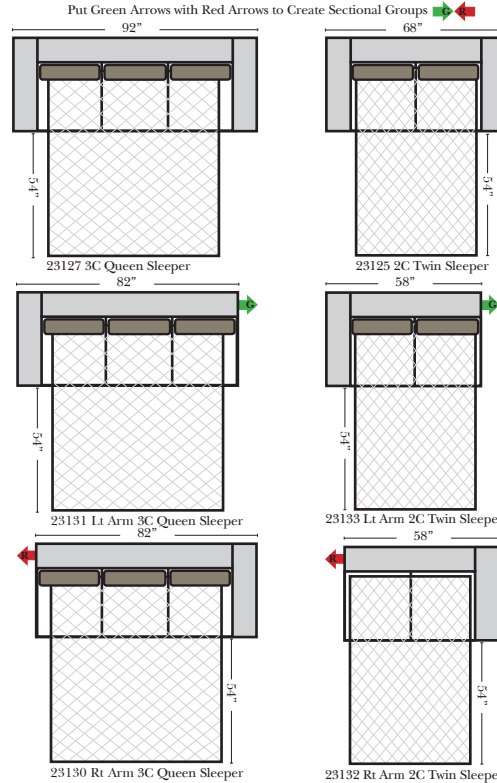

Sleepers

Standards & Options

Standard:

- Available in Luxury Fabrics
- All Hardwood Frames
- Down Seats & Down Backs Standard
- Top Grain Leather on Inside Arm, Front Rail, Top & Bottom Front Rail, Front Arm Panels & Seat Welt
- Back Pillow Leather Welt
- Nail Heads (where indicated)
- Wood Leg Finish (Standard is Walnut) (available in Cherry, Chocolate, Espresso, Honey Oak, & Shadow, no additional charge)

Options: (Additional Charges)

N/A for this style

Sleeper Options: (All the below options are at additional charges)

- Queen Sleeper available w/Standard Mattress
- Twin Sleeper available w/Standard Mattress
- Deluxe Innerspring Mattress: Queen / Twin
- Air Dream Coil Mattress: Queen Only
- Hideaway Air Mattress: Queen Only