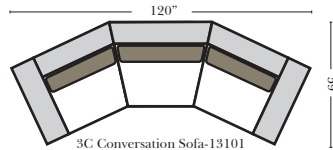

Conversation Sofas