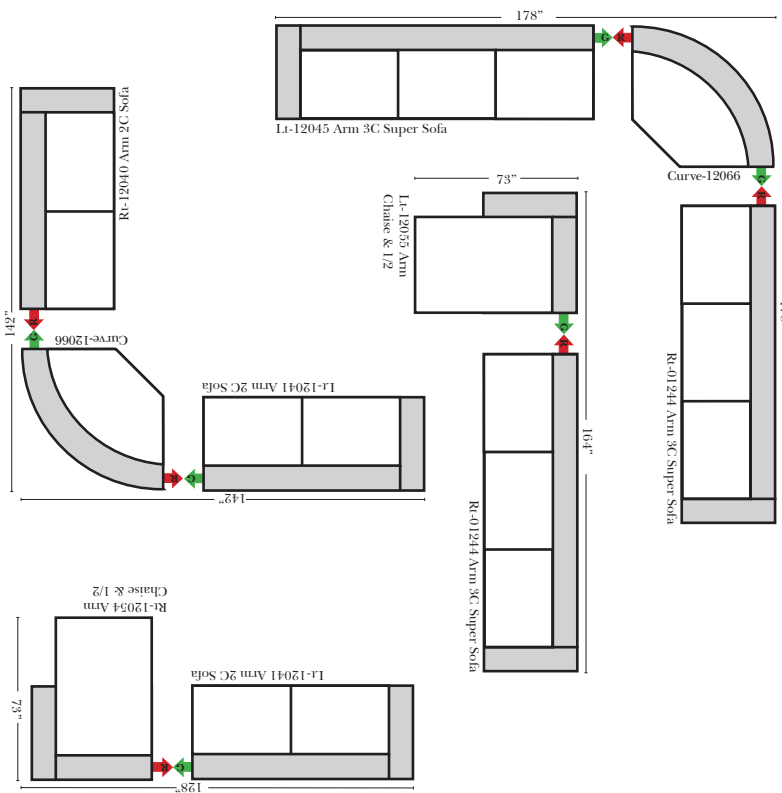

Standard & Ottomans

Armless

Suggested Configurations

3C Super Sofa-12003

2C Sofa-12001

2C Loveseat-12004

Chair & 1/2-12006

Chair-12005

Ottoman-20013

Jumbo Ottoman-20015

Storage Jumbo Ottoman-20016

Storage Cocktail Ottoman-20018

Cocktail Ottoman-20017

Put Green Arrows with Red Arrows to Create Sectional Groups

Armless Chair & 1/2-12064

Armless 2C Sofa-12060

The Suggested Configurations below are only a sample of what the imagination can create, please enjoy creating the configuration that fits your lifestyle, using the ideas below and from the items on the opposite page.

90 Degree / L-Shape Sectional

Put Green Arrows with Red Arrows to Create Sectional Groups