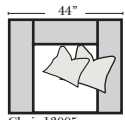

Chair-13005

All Ottoman are 19" High