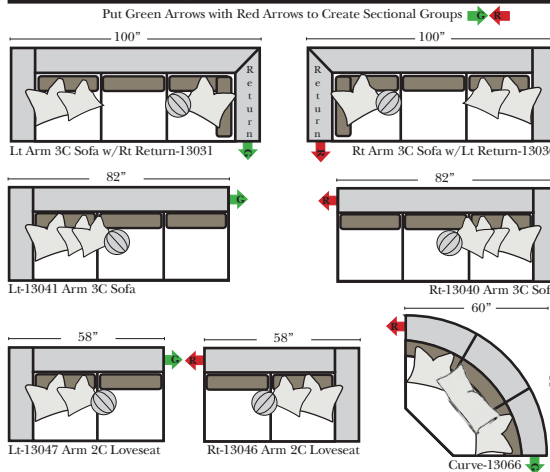

Lt-13041 Arm 3C Sofa w/ Rt Return-13031