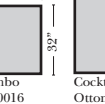

Storage Jumbo Ottoman-20016