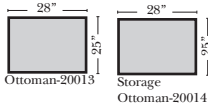

Ottoman-20013