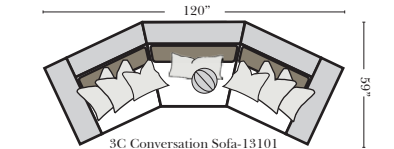

3C Conversation Sofa-13101