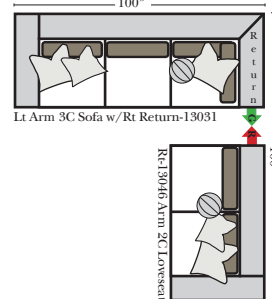

Lt-13041 Arm 3C Sofa w/ Rt Return-13031