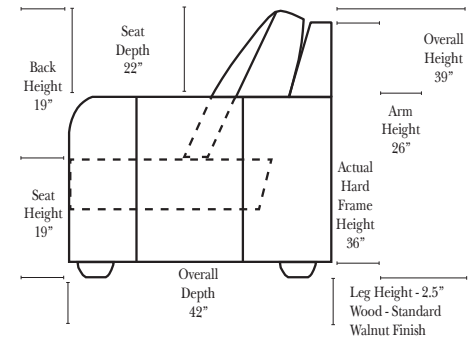

Standards & Options

Standard:

- Available in Luxury Fabrics
- All Hardwood Frames
- Down Seats & Down Backs Standard
- Multiple Pillows (where indicated)
- Top Grain Leather on Inside Arm, Front Arm Panel, Top & Bottom Front Rail, & Seat Welt
- Nail Heads (where indicated)
- Pillow Fringes, & Looped Cording
- Wood Leg Finish (Standard is Walnut) (available in Cherry, Chocolate, Espresso, Honey Oak, & Shadow, no additional charge)

Options: (Additional Charges)

- Pillow Fringes, & Looped Cording

Sleeper Options: (All the below options are at additional charges)

- Queen Sleeper available w/Standard Mattress
- Twin Sleeper available w/Standard Mattress
- Deluxe Innerspring Mattress: Queen / Twin
- Air Dream Coil Mattress: Queen Only
- Hideaway Air Mattress: Queen Only