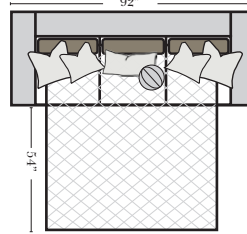

23127 3C Queen Sleeper