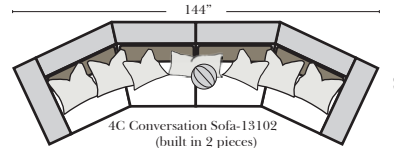

3C Conversation Sofa-13101