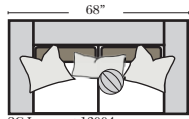

2C Loveseat-13004