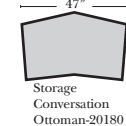

Storage Conversation Ottoman-20180