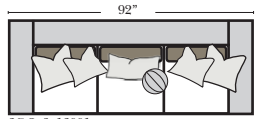

3C Sofa-13001