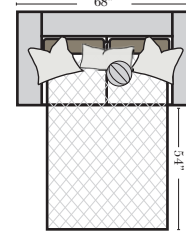

23125 2C Twin Sleeper