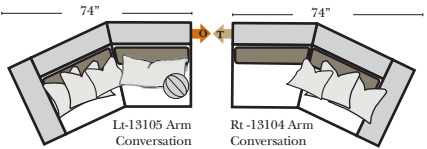

Lt-13105 Arm Conversation 2C Loveseat

Rt-13104 Arm Conversation 2C Loveseat

Put Green Arrows with Red Arrows to Create Sectional Groups