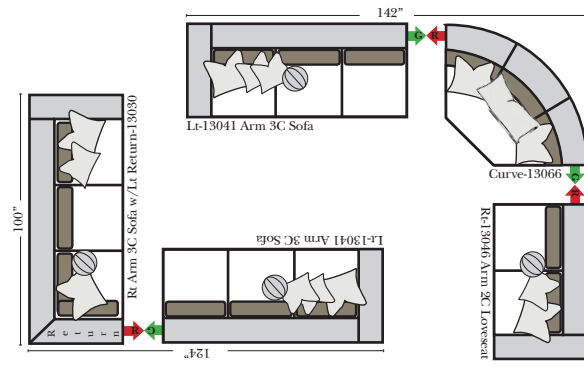

Lt-13041 Arm 3C Sofa

Lt-13047 Arm 2C Loveseat