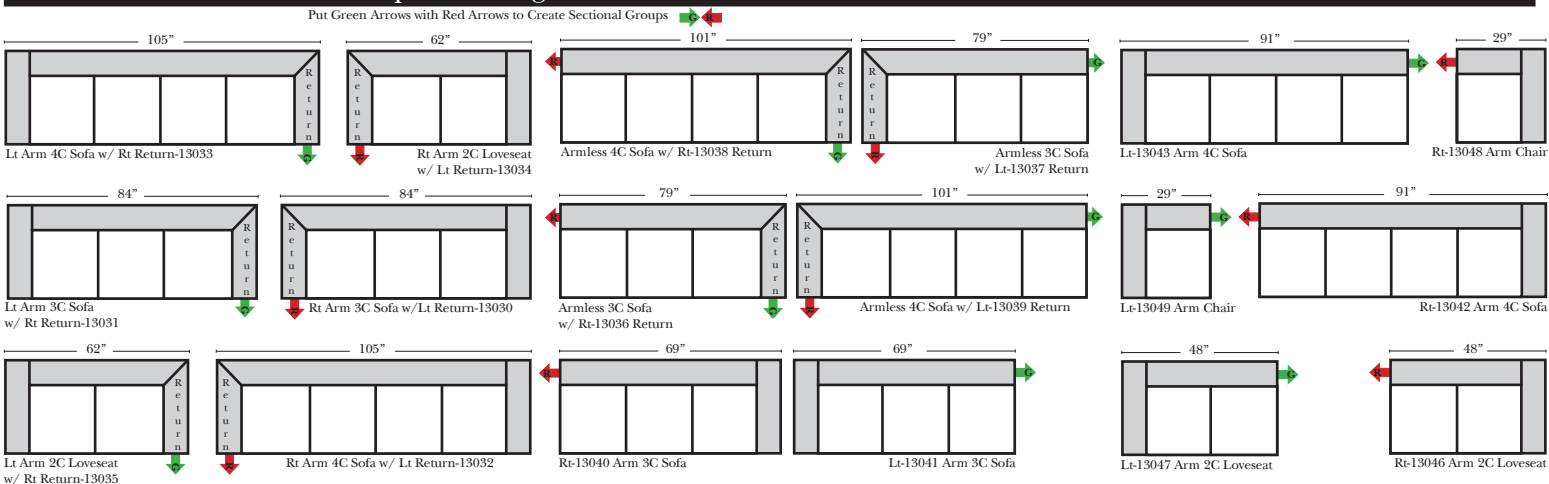

#### Options: (Additional Charges Apply)

- Down Seats & Down Backs

## L-Shape / 90 Degree Sectional

(All 4 seat items ship as one piece if stationary, two pieces if motion installed)