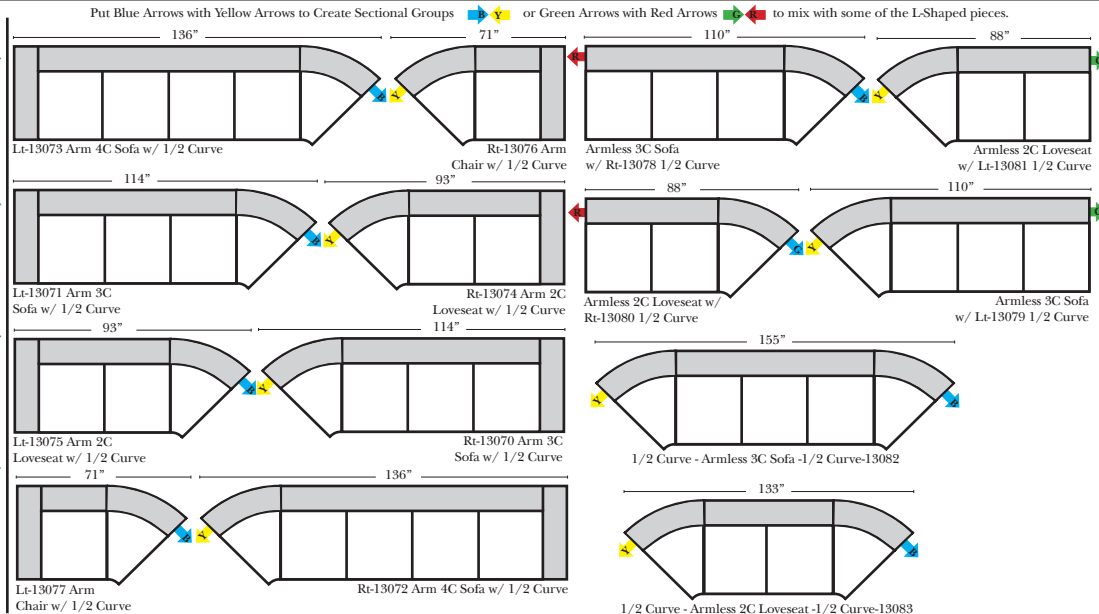

## 2-Piece Curve Sectional

## L-Shape / 90 Degree Sectional

(All 4 seat items ship as one piece if stationary, two pieces if motion installed)

#### Note:

All Dimensions are approximate, if accuracy is crucial, please contact us for validation of the dimensions shown. However, a 1" to 2" variance can still apply due to foam and upholstery.