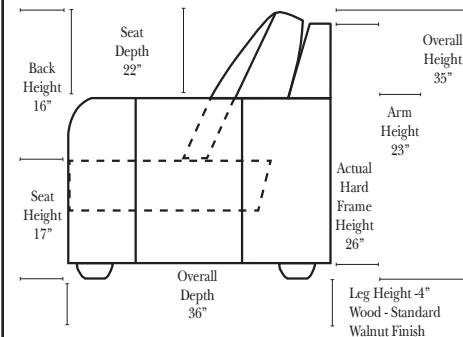

## 2-Piece Curve Sectional

## L-Shape / 90 Degree Sectional

(All 4 seat items ship as one piece if stationary, two pieces if motion installed)

#### Note:

All Dimensions are approximate, if accuracy is crucial, please contact us for validation of the dimensions shown. However, a 1" to 2" variance can still apply due to foam and upholstery.