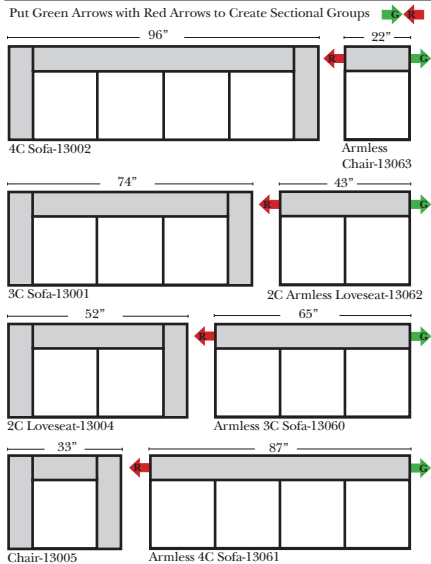

## 2-Piece Curve Sectional

## L-Shape / 90 Degree Sectional

(All 4 seat items ship as one piece if stationary, two pieces if motion installed)

#### Note:

All Dimensions are approximate, if accuracy is crucial, please contact us for validation of the dimensions shown. However, a 1" to 2" variance can still apply due to foam and upholstery.