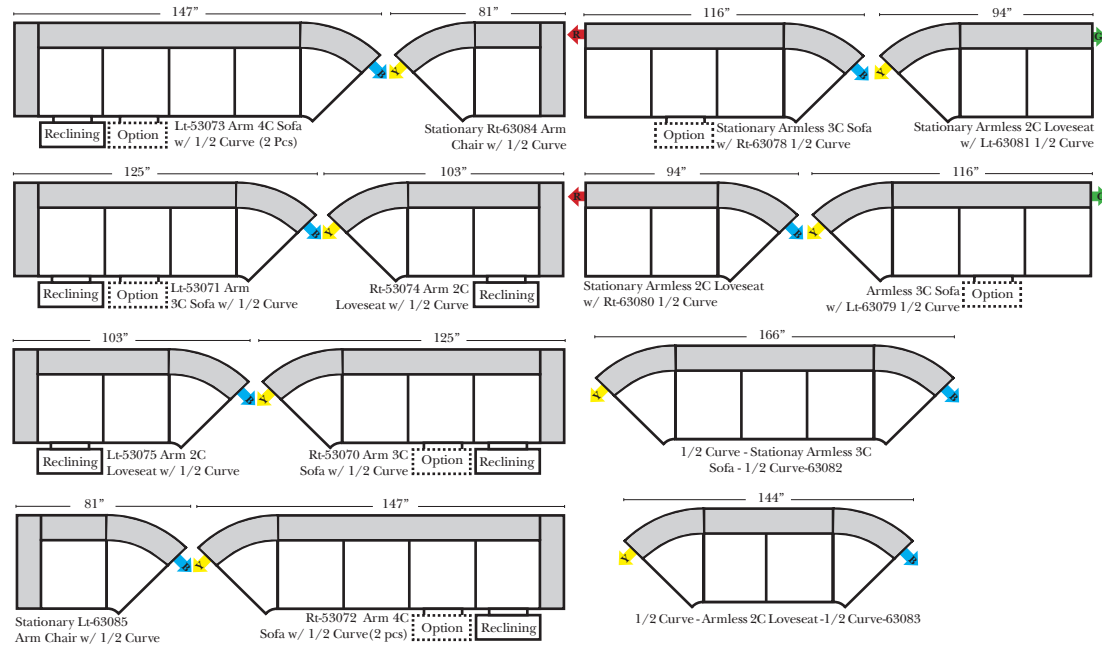

## Standard / Armless

Put Green Arrows with Red Arrows to Create Sectional Groups

## 2-Piece Curve Sectional

Put Blue Arrows with Yellow Arrows to Create Sectional Groups or Green Arrows with Red Arrows to mix with some of the L-Shaped pieces.

## 90 Degree / L-Shape Sectional

Put Green Arrows with Red Arrows to Create Sectional Groups