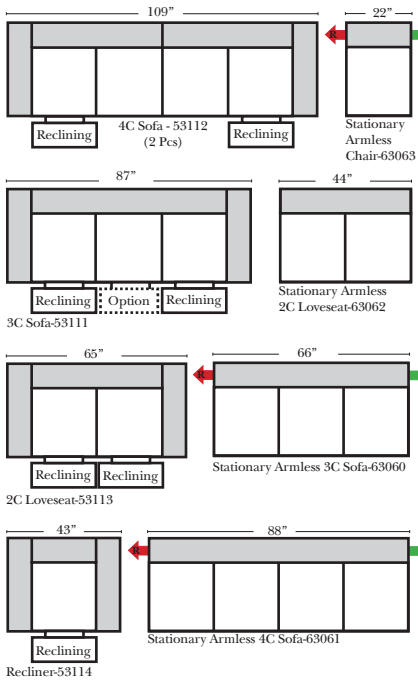

## Standard / Armless

Put Green Arrows with Red Arrows to Create Sectional Groups

## 2-Piece Curve Sectional

Put Blue Arrows with Yellow Arrows to Create Sectional Groups or Green Arrows with Red Arrows to mix with some of the L-Shaped pieces.

### Note:

All Dimensions are approximate, if accuracy is crucial, please contact us for validation of the dimensions shown. However, a 1" to 2" variance can still apply due to foam and upholstery.

All items on these pages are available as Stationary (Non-Reclining)