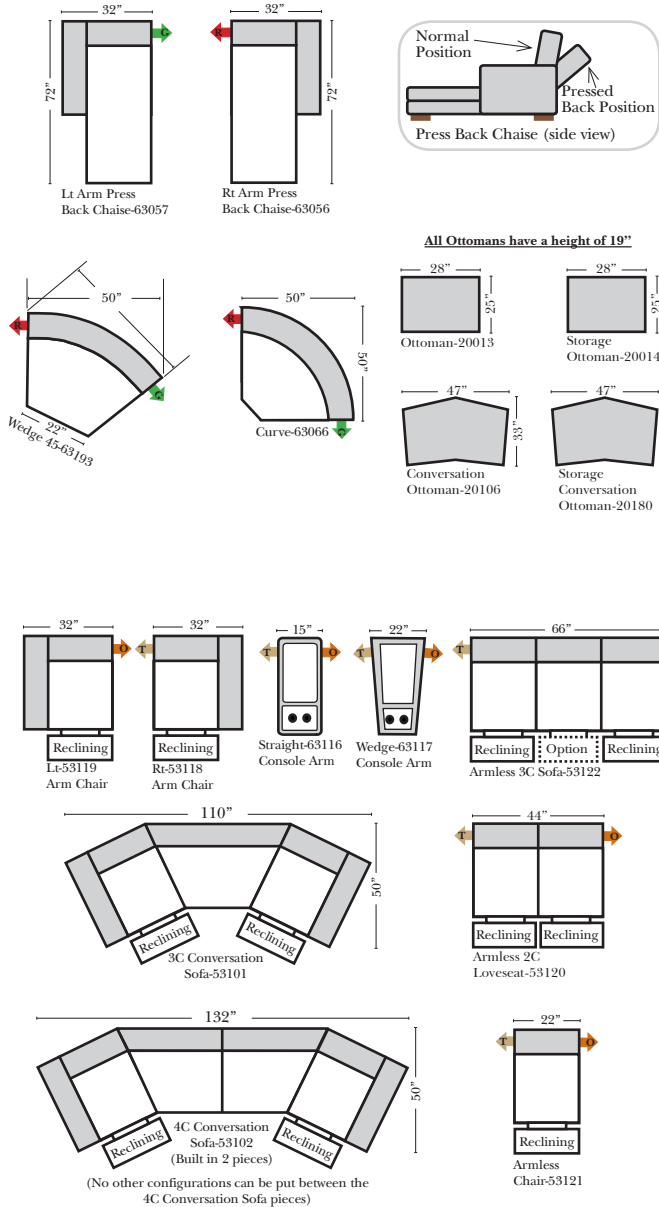

Bumper / Return Chaise & Conversation Sofas

Put Green Arrows with Red Arrows to Create Sectional Groups
Put Orange Arrows with Tan Arrows to Create Sectional Groups

Put Blue Arrows with Yellow Arrows to Create Sectional Groups