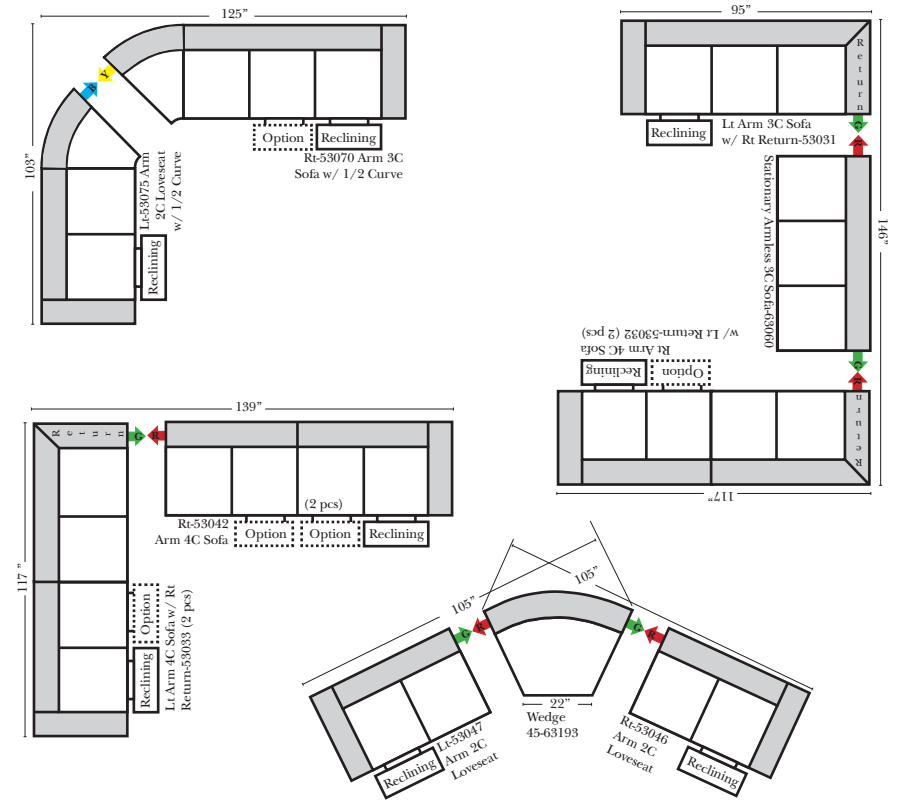

Suggested Configurations

v.11.23.15

The Suggested Configurations below are only a sample of what the imagination can create, please enjoy creating the configuration that fits your lifestyle, using the ideas below and from the items on the opposite page.