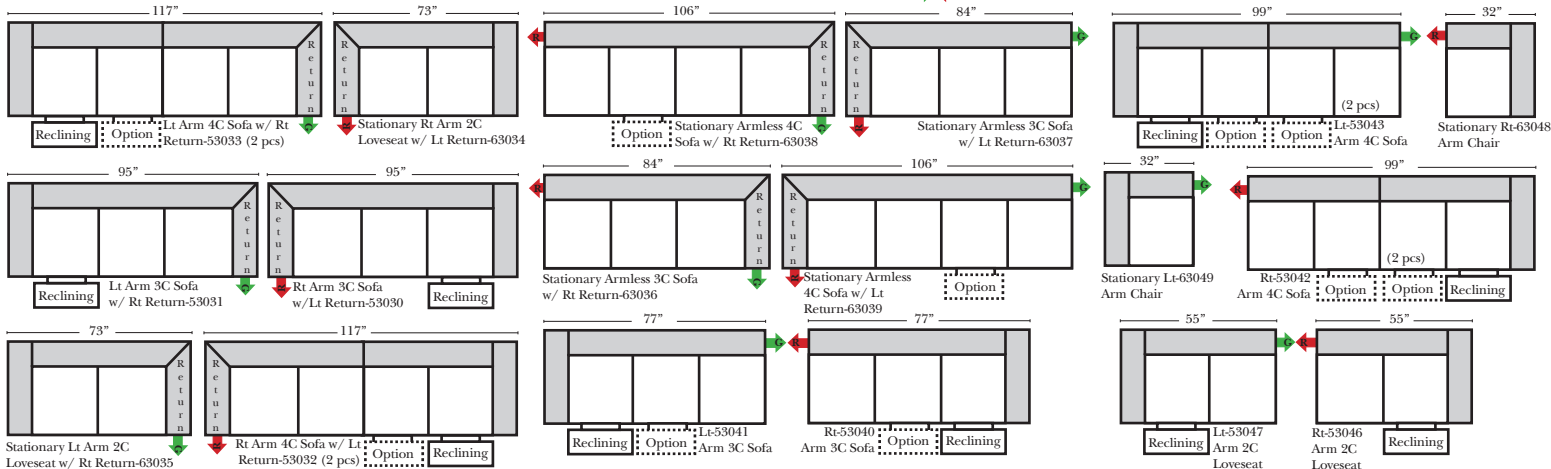

90 Degree / L-Shape Sectional

Put Green Arrows with Red Arrows to Create Sectional Groups