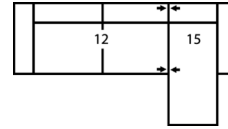

## Dimensions

- A - Seat Depth - 22" / 56cm
- B - Seat Height - 18" / 46cm
- C - Arm Height - 23" / 58cm

**Seat Cushion Foam and Fibre-filled**

**Components** - five year pro-rated warranty

**7-Seat Corner Sectional**

107 x 107"

272 x 272cm

**4-Seat Sofa Sectional with Chaise**

62 x 106"

157 x 269cm

**5-Seat Corner Sectional with Chaise Lounge**

94 x 107"

239 x 272cm