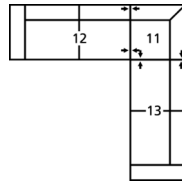

7-Seat Corner Sectional

107 x 107"

272 x 272cm