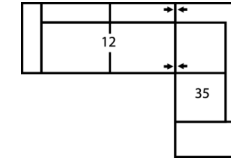

## Dimensions

- A - Seat Depth - 22" / 56cm
- B - Seat Height - 18" / 46cm
- C - Arm Height - 23" / 58cm

**Seat Cushion Foam and Fibre-filled**

**Components** - five year pro-rated warranty

**7-Seat Corner Sectional**

107 x 107"

272 x 272cm

**4-Seat Sofa Sectional with Chaise**

62 x 106"

157 x 269cm

**5-Seat Corner Sectional with Chaise Lounge**

94 x 107"

239 x 272cm