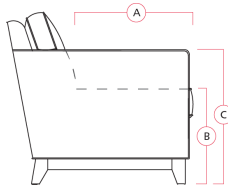

# 77781 DOT

Dimensions shown as Width x Depth x Height. Specifications are correct at time of printing and are subject to change without notice.  
LHF - left hand facing RHF - right hand facing IA - inside arm to inside

## Dimensions

- A - Seat Depth - 22" / 56cm
- B - Seat Height - 18" / 46cm
- C - Arm Height - 23" / 58cm

## Features

- Seat: Interwoven 100% elastic webbing offers consistent suspension for the life of the product
- Back filled with blown fibre
- Wood or metal foot option

01 Sofa  
74 x 38 x 33"  
188 x 97 x 84cm  
IA: 64" / 163cm