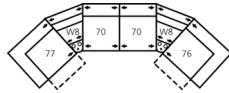

B8 45 Degree Wedge, Wood Table, USB
36 x 38 x 30"
91 x 97 x 76cm

W7 Home Theater Wedge, USB
17 x 39 x 30"
43 x 99 x 76cm

4-Seat Angled Wedge Reclining Sectional

184 x 81"

467 x 206cm