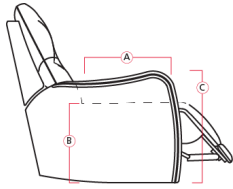

41638 SPRINGFIELD

Dimensions shown as Width x Depth x Height. Specifications are correct at time of printing and are subject to change without notice.
LHF - left hand facing RHF - right hand facing IA - inside arm to inside

Dimensions

A - Seat Depth - 22.5" / 57cm

B - Seat Height - 19" / 48cm

C - Arm Height - 25" / 64cm

Features

- Hardwood, softwood and engineered wood products; all joints pinned & glued for uniformity & strength
- Back: Premium elastic webbing offers consistent suspension for the life of the product
- Seat: 8 gauge sinuous wire springs for superior ride and comfort
- High resilience seat foam for superior durability and comfort
- Chaise styling for ultimate comfort and support in full recline
- Toggle power mechanism
- Touch button for power operation
- Seat Fill - 1.8 lb high resilience foam for superior comfort without loss of support

How We Measure

Height - measured from the highest point of the back pillow to the floor.

Depth - measured from the front edge of the seat cushion to the top of the back.

Width - measured from the widest point of the arm or arm pillow to the widest point of the opposite arm or arm pillow.