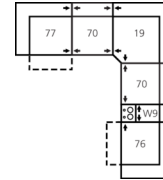

41638 SPRINGFIELD

Dimensions shown as Width x Depth x Height. Specifications are correct at time of printing and are subject to change without notice.
LHF - left hand facing RHF - right hand facing IA - inside arm to inside

How We Measure

Height - measured from the highest point of the back pillow to the floor.

Depth - measured from the front edge of the seat cushion to the top of the back.

Width - measured from the widest point of the arm or arm pillow to the widest point of the opposite arm or arm pillow.

4-Seat Angled Wedge Reclining Sectional

184 x 81"

467 x 206cm

3-Seat Angled Wedge Reclining Sectional

143 x 70"

363 x 178cm

5-Seat Corner Reclining Sectional with HTS Console

129 x 116"

328 x 295cm

4-Seat HTS Console Separated Reclining Sectional

185 x 66"

470 x 168cm

5-Seat Corner Reclining Sectional

118 x 118"

300 x 300cm