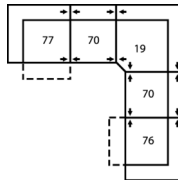

41638 SPRINGFIELD

Dimensions shown as Width x Depth x Height. Specifications are correct at time of printing and are subject to change without notice.
LHF - left hand facing RHF - right hand facing IA - inside arm to inside

How We Measure

Height - measured from the highest point of the back pillow to the floor.

Depth - measured from the front edge of the seat cushion to the top of the back.

Width - measured from the widest point of the arm or arm pillow to the widest point of the opposite arm or arm pillow.

4-Seat Angled Wedge Reclining Sectional

184 x 81"

467 x 206cm

3-Seat Angled Wedge Reclining Sectional

143 x 70"

363 x 178cm

5-Seat Corner Reclining Sectional with HTS Console

129 x 116"

328 x 295cm

4-Seat HTS Console Separated Reclining Sectional

185 x 66"

470 x 168cm

5-Seat Corner Reclining Sectional

118 x 118"

300 x 300cm