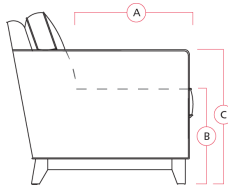

77303 OCEAN DRIVE

Dimensions shown as Width x Depth x Height. Specifications are correct at time of printing and are subject to change without notice.
LHF - left hand facing RHF - right hand facing IA - inside arm to inside

01 Sofa
88 x 38 x 34"
224 x 97 x 86cm
IA: 77" / 196cm

02 Chair
36 x 38 x 34"
91 x 97 x 86cm
IA: 25" / 64cm

03 Loveseat
63 x 38 x 34"
160 x 97 x 86cm
IA: 51" / 130cm

04 Ottoman
24 x 36 x 17"
61 x 91 x 43cm

Dimensions

A - Seat Depth - 20.5" / 52cm

B - Seat Height - 18.5" / 47cm

C - Arm Height - 24" / 61cm

Features

- Hardwood, softwood and engineered wood products; all joints pinned & glued for uniformity & strength
- Back: Premium elastic webbing offers consistent suspension for the life of the product
- Seat: Interwoven 100% elastic webbing offers consistent suspension for the life of the product
- Optional wood foot finish

Width - measured from the widest point of the arm or arm pillow to the widest point of the opposite arm or arm pillow.

Arm Height - measured from the top of the arm to the floor.

Seat Height - measured from the crown of the seat cushion to the floor.