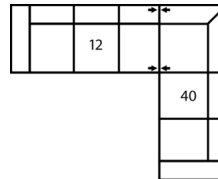

## Dimensions

- A - Seat Depth - 21" / 53cm
- B - Seat Height - 18" / 46cm
- C - Arm Height - 24" / 61cm

**Seat Cushion Foam and Fibre-filled Components** - five year pro-rated warranty

**3-Seat Sofa Sectional with Chaise**

77 x 59"

196 x 150cm

**5-Seat Corner Sectional**

87 x 87"

221 x 221cm

**4-Seat Sofa Sectional with Chaise**

100 x 59"

254 x 150cm

**5-Seat Corner Sectional with Chaise Lounge**

84 x 110"

213 x 279cm

**4-Seat Corner Sectional with Chaise Lounge**

87 x 84"

221 x 213cm

**6-Seat Corner Sectional**

110 x 87"

279 x 221cm