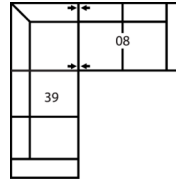

5-Seat Corner Sectional

87 x 87"

221 x 221cm