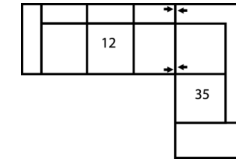

**Seat Cushion Foam and Fibre-filled Components** - five year pro-rated warranty

**3-Seat Sofa Sectional with Chaise**

77 x 59"

196 x 150cm

**5-Seat Corner Sectional**

87 x 87"

221 x 221cm

**4-Seat Sofa Sectional with Chaise**

100 x 59"

254 x 150cm

**5-Seat Corner Sectional with Chaise Lounge**

84 x 110"

213 x 279cm

**4-Seat Corner Sectional with Chaise Lounge**

87 x 84"

221 x 213cm