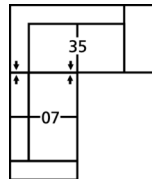

# 77780 ANDROS

Dimensions shown as Width x Depth x Height. Specifications are correct at time of printing and are subject to change without notice.  
LHF - left hand facing RHF - right hand facing IA - inside arm to inside

100 x 59"

254 x 150cm

**5-Seat Corner Sectional with Chaise Lounge**

84 x 110"

213 x 279cm

**4-Seat Corner Sectional with Chaise Lounge**

87 x 84"

221 x 213cm

**6-Seat Corner Sectional**

110 x 87"

279 x 221cm