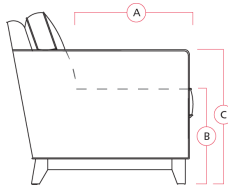

# 77780 ANDROS

Dimensions shown as Width x Depth x Height. Specifications are correct at time of printing and are subject to change without notice.  
LHF - left hand facing RHF - right hand facing IA - inside arm to inside

## Dimensions

- A - Seat Depth - 21" / 53cm
- B - Seat Height - 18" / 46cm
- C - Arm Height - 24" / 61cm