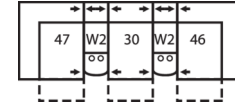

41124 ARLINGTON

Dimensions shown as Width x Depth x Height. Specifications are correct at time of printing and are subject to change without notice.
LHF - left hand facing RHF - right hand facing IA - inside arm to inside

5-Seat Curved Corner Large Reclining Sectional

108 x 108"
274 x 274cm

4-Seat Wedge Separated Angled Reclining Sectional with Loveseat

159 x 75"
404 x 191cm

3-Seat Wedge Separated Angled Reclining Sectional

119 x 70"
302 x 178cm

3-Seat Console Separated Reclining Sectional

116 x 63"
295 x 160cm