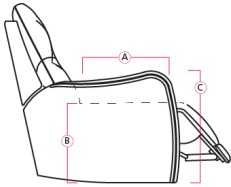

41124 ARLINGTON

Dimensions shown as Width x Depth x Height. Specifications are correct at time of printing and are subject to change without notice.
LHF - left hand facing RHF - right hand facing IA - inside arm to inside

Dimensions

- A - Seat Depth - 21.5" / NaNcm
- B - Seat Height - 19.5" / NaNcm
- C - Arm Height - 23.5" / NaNcm

Features

- Hardwood, softwood and engineered wood products; all joints pinned & glued for uniformity & strength
- Back: Premium elastic webbing offers consistent suspension for the life of the product
- Seat: 8 gauge sinuous wire springs for superior ride and comfort
- Back filled with blown fibre
- Chaise styling for ultimate comfort and support in full recline
- Toggle power mechanism
- High resilience seat foam for superior durability and comfort

How We Measure

Height - measured from the highest point of the back pillow to the floor.

Depth - measured from the front edge of the seat cushion to the top of the back.

Width - measured from the widest point of the arm or arm pillow to the widest point of the opposite arm or arm pillow.