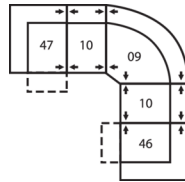

5-Seat Curved Corner Large Reclining Sectional

108 x 108"
274 x 274cm