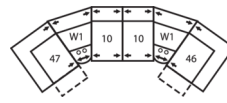

41124 ARLINGTON

Dimensions shown as Width x Depth x Height. Specifications are correct at time of printing and are subject to change without notice.
LHF - left hand facing RHF - right hand facing IA - inside arm to inside

W0 Home Theater Wedge
17 x 40 x 35"
43 x 102 x 89cm

W1 45 Degree Wedge
37 x 38 x 35"
94 x 97 x 89cm

W2 Console
13 x 40 x 35"
33 x 102 x 89cm

41124 ARLINGTON

Popular Configurations

Note: Always assemble configurations from right hand facing to left hand facing components.

How We Measure

Height - measured from the highest point of the back pillow to the floor.

Depth - measured from the front edge of the seat cushion to the top of the back.

Width - measured from the widest point of the arm or arm pillow to the widest point of the opposite arm or arm pillow.

5-Seat Curved Corner Large Reclining Sectional

108 x 108"
274 x 274cm

4-Seat Wedge Separated Angled Reclining Sectional with Loveseat

159 x 75"
404 x 191cm

3-Seat Wedge Separated Angled Reclining Sectional