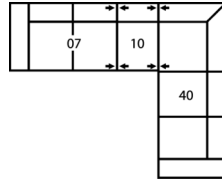

6-Seat Corner Sectional
118 x 94"
300 x 239cm