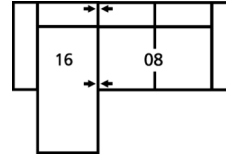

3-Seat Sofa Sectional with Chaise
94 x 63"
239 x 160cm