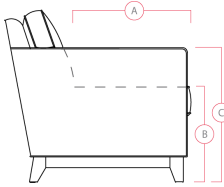

77493 CATO

Dimensions shown as Width x Depth x Height. Specifications are correct at time of printing and are subject to change without notice.
LHF - left hand facing RHF - right hand facing IA - inside arm to inside

Dimensions

- A - Seat Depth - 21" / 53cm
- B - Seat Height - 18" / 46cm
- C - Arm Height - 28" / 71cm

Features

- Hardwood, softwood and engineered wood products; all joints pinned & glued for uniformity & strength
- Back: Premium elastic webbing offers consistent suspension for the life of the product
- Seat: 8 gauge sinuous wire springs for superior ride and comfort
- High resilience seat foam for superior durability and comfort