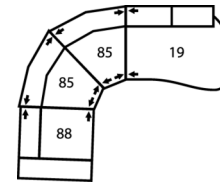

77493 CATO

Dimensions shown as Width x Depth x Height. Specifications are correct at time of printing and are subject to change without notice.
LHF - left hand facing RHF - right hand facing IA - inside arm to inside

Depth - measured from the front edge of the seat cushion to the top of the back.

Width - measured from the widest point of the arm or arm pillow to the widest point of the opposite arm or arm pillow.

Arm Height - measured from the top of the arm to the floor.

3-Seat Sofa Sectional with Chaise
94 x 63"
239 x 160cm

5-Seat Corner Sectional
95 x 94"
241 x 239cm

4-Seat Angled Sectional
135 x 49"
343 x 124cm

6-Seat Corner Curve Sectional with 6-Seat Angled Wedge Sectional Chaise
127 x 104"
323 x 264cm

6-Seat Angled Wedge Sectional Chaise
157 x 52"
399 x 132cm

4-Seat Angled Wedge Corner Sectional with Bumper
113 x 95"
287 x 241cm

5-Seat Corner Curve Sectional
104 x 104"
264 x 264cm