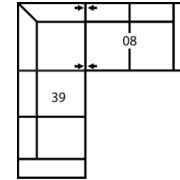

77493 CATO

Popular Configurations

Note: Always assemble configurations from right hand facing to left hand facing components.

How We Measure

Height - measured from the highest point of the back pillow to the floor.

Depth - measured from the front edge of the seat cushion to the top of the back.

Width - measured from the widest point of the arm or arm pillow to the widest point of the opposite arm or arm pillow.

Arm Height - measured from the top of the arm to the floor.

Reclining Chairs, Sofabed Mechanisms and Sofabed Mattresses - two year warranty

Seat Cushion Foam and Fibre-filled Components - five year pro-rated warranty

6-Seat Corner Sectional
118 x 94"
300 x 239cm

3-Seat Sofa Sectional with Chaise
94 x 63"
239 x 160cm

5-Seat Corner Sectional
95 x 94"
241 x 239cm

4-Seat Angled Sectional
135 x 49"
343 x 124cm

6-Seat Corner Curve Sectional with 6-Seat Angled Wedge Sectional Chaise
127 x 104"
323 x 264cm