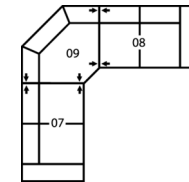

77493 CATO

Dimensions shown as Width x Depth x Height. Specifications are correct at time of printing and are subject to change without notice.
LHF - left hand facing RHF - right hand facing IA - inside arm to inside

Depth - measured from the front edge of the seat cushion to the top of the back.

Width - measured from the widest point of the arm or arm pillow to the widest point of the opposite arm or arm pillow.

Arm Height - measured from the top of the arm to the floor.

3-Seat Sofa Sectional with Chaise
94 x 63"
239 x 160cm

5-Seat Corner Sectional
95 x 94"
241 x 239cm

4-Seat Angled Sectional
135 x 49"
343 x 124cm

6-Seat Corner Curve Sectional with 6-Seat Angled Wedge Sectional Chaise
127 x 104"
323 x 264cm

6-Seat Angled Wedge Sectional Chaise
157 x 52"
399 x 132cm

4-Seat Angled Wedge Corner Sectional with Bumper
113 x 95"
287 x 241cm

5-Seat Corner Curve Sectional
104 x 104"
264 x 264cm