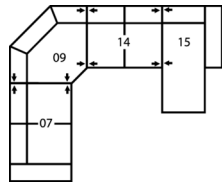

77493 CATO

Dimensions shown as Width x Depth x Height. Specifications are correct at time of printing and are subject to change without notice.
LHF - left hand facing RHF - right hand facing IA - inside arm to inside

Depth - measured from the front edge of the seat cushion to the top of the back.

Width - measured from the widest point of the arm or arm pillow to the widest point of the opposite arm or arm pillow.

Arm Height - measured from the top of the arm to the floor.

Reclining Chairs, Sofabed Mechanisms and Sofabed Mattresses - two year warranty

Seat Cushion Foam and Fibre-filled Components - five year pro-rated warranty

6-Seat Corner Sectional
118 x 94"
300 x 239cm

3-Seat Sofa Sectional with Chaise
94 x 63"
239 x 160cm

5-Seat Corner Sectional
95 x 94"
241 x 239cm

4-Seat Angled Sectional
135 x 49"
343 x 124cm

6-Seat Corner Curve Sectional with 6-Seat Angled Wedge Sectional Chaise
127 x 104"
323 x 264cm