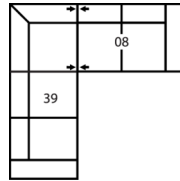

Dimensions

- A - Seat Depth - 22" / 56cm
- B - Seat Height - 19" / 48cm
- C - Arm Height - 22" / 56cm

Features

- Hardwood, softwood and engineered wood products; all joints pinned & glued for uniformity & strength
- Back: Premium elastic webbing offers consistent suspension for the life of the product
- Seat: Interwoven 100% elastic webbing offers consistent suspension for the life of the product
- Back filled with blown fibre

Depth - measured from the front edge of the seat cushion to the top of the back.

Width - measured from the widest point of the arm or arm pillow to the widest point of the opposite arm or arm pillow.

Arm Height - measured from the top of the arm to the floor.

234 x 213cm

5-Seat Sofa Sectional with Chaise

130 x 60"

330 x 152cm

6-Seat Corner Sectional

115 x 89"

292 x 226cm

3-Seat Sofa Sectional with Chaise

84 x 60"

213 x 152cm

5-Seat Corner Sectional

92 x 89"

234 x 226cm

4-Seat Sofa Sectional with Chaise

107 x 60"

272 x 152cm