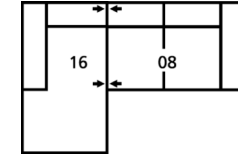

Dimensions

- A - Seat Depth - 22" / 56cm
- B - Seat Height - 19" / 48cm
- C - Arm Height - 22" / 56cm

Features

- Hardwood, softwood and engineered wood products; all joints pinned & glued for uniformity & strength
- Back: Premium elastic webbing offers consistent suspension for the life of the product
- Seat: Interwoven 100% elastic webbing offers consistent suspension for the life of the product
- Back filled with blown fibre

234 x 213cm

5-Seat Sofa Sectional with Chaise

130 x 60"

330 x 152cm

6-Seat Corner Sectional

115 x 89"

292 x 226cm

3-Seat Sofa Sectional with Chaise

84 x 60"

213 x 152cm

5-Seat Corner Sectional

92 x 89"

234 x 226cm

4-Seat Sofa Sectional with Chaise

107 x 60"

272 x 152cm