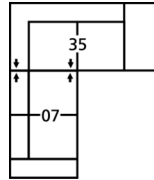

4-Seat Corner Sectional with Chaise Lounge

92 x 84"

234 x 213cm