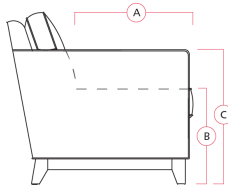

77881 CONNECTICUT

Dimensions shown as Width x Depth x Height. Specifications are correct at time of printing and are subject to change without notice.
LHF - left hand facing RHF - right hand facing IA - inside arm to inside

Dimensions

- A - Seat Depth - 22" / 56cm
- B - Seat Height - 19" / 48cm
- C - Arm Height - 22" / 56cm

Features

- Hardwood, softwood and engineered wood products; all joints pinned & glued for uniformity & strength
- Back: Premium elastic webbing offers consistent suspension for the life of the product
- Seat: Interwoven 100% elastic webbing offers consistent suspension for the life of the product
- Back filled with blown fibre