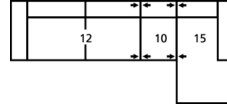

Dimensions

- A - Seat Depth - 22" / 56cm
- B - Seat Height - 19" / 48cm
- C - Arm Height - 22" / 56cm

Features

- Hardwood, softwood and engineered wood products; all joints pinned & glued for uniformity & strength
- Back: Premium elastic webbing offers consistent suspension for the life of the product
- Seat: Interwoven 100% elastic webbing offers consistent suspension for the life of the product
- Back filled with blown fibre

234 x 213cm

5-Seat Sofa Sectional with Chaise

130 x 60"

330 x 152cm

6-Seat Corner Sectional

115 x 89"

292 x 226cm

3-Seat Sofa Sectional with Chaise