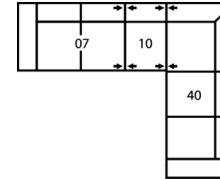

Dimensions

- A - Seat Depth - 22" / 56cm
- B - Seat Height - 19" / 48cm
- C - Arm Height - 22" / 56cm

Features

- Hardwood, softwood and engineered wood products; all joints pinned & glued for uniformity & strength
- Back: Premium elastic webbing offers consistent suspension for the life of the product
- Seat: Interwoven 100% elastic webbing offers consistent suspension for the life of the product
- Back filled with blown fibre

Depth - measured from the front edge of the seat cushion to the top of the back.

Width - measured from the widest point of the arm or arm pillow to the widest point of the opposite arm or arm pillow.

Arm Height - measured from the top of the arm to the floor.

Reclining Chairs, Sofabed Mechanisms and Sofabed Mattresses - two year warranty

Seat Cushion Foam and Fibre-filled Components - five year pro-rated warranty

4-Seat Corner Sectional with Chaise Lounge

92 x 84"

234 x 213cm

5-Seat Sofa Sectional with Chaise

130 x 60"

330 x 152cm

6-Seat Corner Sectional

115 x 89"

292 x 226cm

3-Seat Sofa Sectional with Chaise