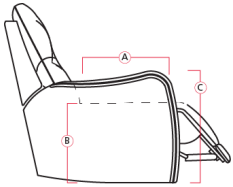

# 40640 CORTEZ II

Dimensions shown as Width x Depth x Height. Specifications are correct at time of printing and are subject to change without notice.  
LHF - left hand facing RHF - right hand facing IA - inside arm to inside

## Dimensions

- A - Seat Depth - 21" / 53cm
- B - Seat Height - 19" / 48cm
- C - Arm Height - 25" / 64cm

9H Corner Square with Headrests  
44 x 44 x 33"  
112 x 112 x 84cm

## How We Measure

**Height** - measured from the highest point of the back pillow to the floor.

**Depth** - measured from the front edge of the seat cushion to the top of the back.

**Width** - measured from the widest point of the arm or arm pillow to the widest point of the opposite arm or arm pillow.