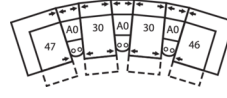

## Dimensions

- A - Seat Depth - 21.5" / 55cm
- B - Seat Height - 19.5" / 50cm
- C - Arm Height - 26.5" / 67cm

A0 11 Degree Storage Wedge  
17 x 39 x 36"  
43 x 99 x 91cm

09 Corner Curve  
47 x 47 x 40"  
119 x 119 x 102cm

46 RHF Recliner Chair  
47 LHF Recliner Chair  
66 RHF Power Recliner  
67 LHF Power Recliner  
33 x 39 x 40"  
84 x 99 x 102cm

**Seat Cushion Foam and Fibre-filled Components** - five year pro-rated warranty

**5-Seat Curved Corner Large Reclining Sectional**  
106 x 106"  
269 x 269cm

**5-Seat Curved Corner Small Reclining Sectional with Sofabed**  
103 x 122"  
262 x 310cm

**5-Seat Curved Corner Console Separated Reclining Sectional with Sofabed**  
116 x 122"  
295 x 310cm

**4-Seat Console Separated Angled Reclining Sectional with Loveseat**  
164 x 76"  
417 x 193cm

**3-Seat Console Separated Angled Reclining Sectional**  
122 x 71"  
310 x 180cm