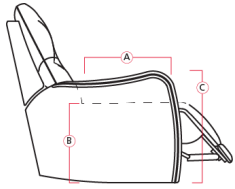

# 41098 DURANT

Dimensions shown as Width x Depth x Height. Specifications are correct at time of printing and are subject to change without notice.  
LHF - left hand facing RHF - right hand facing IA - inside arm to inside

## Dimensions

- A - Seat Depth - 21.5" / 55cm
- B - Seat Height - 19.5" / 50cm
- C - Arm Height - 26.5" / 67cm

03 Loveseat  
66 x 39 x 40"  
168 x 99 x 102cm  
IA: 42" / 107cm

30 Armless Recliner  
60 Power Armless Recliner  
23 x 39 x 40"  
58 x 99 x 102cm

58 Loveseat Console  
68 Loveseat Console Pwr  
79 x 39 x 40"  
201 x 99 x 102cm

### How We Measure

**Height** - measured from the highest point of the back pillow to the floor.

**Depth** - measured from the front edge of the seat cushion to the top of the back.

**Width** - measured from the widest point of the arm or arm pillow to the widest point of the opposite arm or arm pillow.