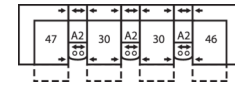

4-Seat Console Separated Reclining Sectional
150 x 67"
381 x 170cm