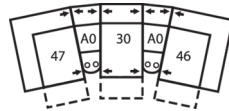

## Dimensions

- A - Seat Depth - 21.5" / 55cm
- B - Seat Height - 19.5" / 50cm
- C - Arm Height - 26.5" / 67cm

**Arm Height** - measured from the top of the arm to the floor.

**Seat Height** - measured from the crown of the seat cushion to the floor.

**Seat Cushion Foam and Fibre-filled Components** - five year pro-rated warranty

**5-Seat Curved Corner Large Reclining Sectional**  
106 x 106"  
269 x 269cm

**5-Seat Curved Corner Small Reclining Sectional with Sofabed**  
103 x 122"  
262 x 310cm

**5-Seat Curved Corner Console Separated Reclining Sectional with Sofabed**  
116 x 122"  
295 x 310cm

**4-Seat Console Separated Angled Reclining Sectional with Loveseat**  
164 x 76"  
417 x 193cm

**3-Seat Console Separated Angled Reclining Sectional**  
122 x 71"  
310 x 180cm