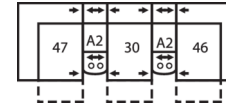

3-Seat Console Separated Reclining Sectional
114 x 67"
290 x 170cm