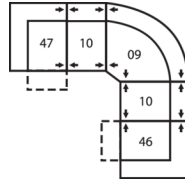

## Dimensions

- A - Seat Depth - 21.5" / 55cm
- B - Seat Height - 19.5" / 50cm
- C - Arm Height - 26.5" / 67cm

### How We Measure

**Height** - measured from the highest point of the back pillow to the floor.

**Depth** - measured from the front edge of the seat cushion to the top of the back.

**Width** - measured from the widest point of the arm or arm pillow to the widest point of the opposite arm or arm pillow.

**Arm Height** - measured from the top of the arm to the floor.

**Seat Height** - measured from the crown of the seat cushion to the floor.

**Seat Cushion Foam and Fibre-filled Components** - five year pro-rated warranty

**5-Seat Curved Corner Large Reclining Sectional**  
106 x 106"  
269 x 269cm

**5-Seat Curved Corner Small Reclining Sectional with Sofabed**  
103 x 122"  
262 x 310cm