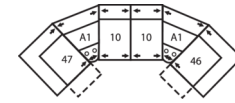

## Dimensions

- A - Seat Depth - 21.5" / 55cm
- B - Seat Height - 19.5" / 50cm
- C - Arm Height - 26.5" / 67cm

**Arm Height** - measured from the top of the arm to the floor.

**Seat Height** - measured from the crown of the seat cushion to the floor.

**Seat Cushion Foam and Fibre-filled Components** - five year pro-rated warranty

**5-Seat Curved Corner Large Reclining Sectional**  
106 x 106"  
269 x 269cm

**5-Seat Curved Corner Small Reclining Sectional with Sofabed**  
103 x 122"  
262 x 310cm

**5-Seat Curved Corner Console Separated Reclining Sectional with Sofabed**  
116 x 122"  
295 x 310cm

**4-Seat Console Separated Angled Reclining Sectional with Loveseat**  
164 x 76"  
417 x 193cm

**3-Seat Console Separated Angled Reclining Sectional**  
122 x 71"  
310 x 180cm