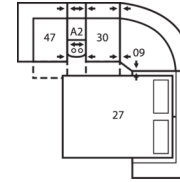

## Dimensions

- A - Seat Depth - 21.5" / 55cm
- B - Seat Height - 19.5" / 50cm
- C - Arm Height - 26.5" / 67cm

### How We Measure

**Height** - measured from the highest point of the back pillow to the floor.

**Depth** - measured from the front edge of the seat cushion to the top of the back.

**Width** - measured from the widest point of the arm or arm pillow to the widest point of the opposite arm or arm pillow.

**Arm Height** - measured from the top of the arm to the floor.

**Seat Height** - measured from the crown of the seat cushion to the floor.

**Seat Cushion Foam and Fibre-filled Components** - five year pro-rated warranty

**5-Seat Curved Corner Large Reclining Sectional**  
106 x 106"  
269 x 269cm

**5-Seat Curved Corner Small Reclining Sectional with Sofabed**  
103 x 122"  
262 x 310cm