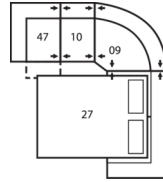

## Dimensions

- A - Seat Depth - 21.5" / 55cm
- B - Seat Height - 19.5" / 50cm
- C - Arm Height - 26.5" / 67cm

### How We Measure

**Height** - measured from the highest point of the back pillow to the floor.

**Depth** - measured from the front edge of the seat cushion to the top of the back.

**Width** - measured from the widest point of the arm or arm pillow to the widest point of the opposite arm or arm pillow.

**Arm Height** - measured from the top of the arm to the floor.

**Seat Height** - measured from the crown of the seat cushion to the floor.

**Seat Cushion Foam and Fibre-filled Components** - five year pro-rated warranty

**5-Seat Curved Corner Large Reclining Sectional**  
106 x 106"  
269 x 269cm

**5-Seat Curved Corner Small Reclining Sectional with Sofabed**  
103 x 122"  
262 x 310cm