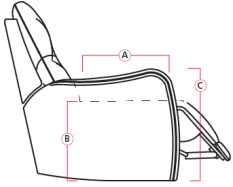

41012 DUGAN

Dimensions shown as Width x Depth x Height. Specifications are correct at time of printing and are subject to change without notice.
LHF - left hand facing RHF - right hand facing IA - inside arm to inside

Dimensions

- A - Seat Depth - 21" / 53cm
- B - Seat Height - 21" / 53cm
- C - Arm Height - 27" / 69cm

Features

- Hardwood, softwood and engineered wood products; all joints pinned & glued for uniformity & strength
- Back: 11 or 12 gauge sinuous springs which are engineered to provide lasting comfort and strength
- Seat: 8 gauge sinuous wire springs for superior ride and comfort
- High resilience seat foam for superior durability and comfort
- Back filled with blown fibre
- Chaise styling for ultimate comfort and support in full recline
- Toggle power mechanism

9W Large Corner Curve
55 x 55 x 41"
140 x 140 x 104cm

41012 DUGAN

How We Measure

Height - measured from the highest point of the back pillow to the floor.

Depth - measured from the front edge of the seat cushion to the top of the back.

Width - measured from the widest point of the arm or arm pillow to the widest point of the opposite arm or arm pillow.

Arm Height - measured from the top of the arm to the floor.

Seat Height - measured from the crown of the seat cushion to the floor.