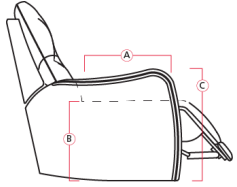

41017 GALORE

PALLISER[®]
My Home, My Style, My Way™

Dimensions shown as Width x Depth x Height. Specifications are correct at time of printing and are subject to change without notice.
LHF - left hand facing RHF - right hand facing IA - inside arm to inside

32 Rocker Recliner Chair
31 Wallhugger Recliner Pwr
33 Swivel Rocker Recliner Chair
35 Wallhugger Recliner Chair
39 Power Rocker Recliner
40 x 38 x 40"
102 x 97 x 102cm
IA: 22" / 56cm

53 Loveseat Recliner
63 Loveseat Recliner Power
64 x 38 x 40"
163 x 97 x 102cm
IA: 46" / 117cm

75 Sofa Recliner 2/2
5P Sofa Recliner 2/2 Pwr
79 x 38 x 40"
201 x 97 x 102cm
IA: 62" / 157cm

Dimensions

A - Seat Depth - 22" / 56cm

B - Seat Height - 21" / 53cm

C - Arm Height - 25" / 64cm

Features

- Hardwood, softwood and engineered wood products; all joints pinned & glued for uniformity & strength
- Back: 11 or 12 gauge sinuous springs which are engineered to provide lasting comfort and strength
- Seat: 8 gauge sinuous wire springs for superior ride and comfort
- Back filled with blown fibre
- Chaise styling for ultimate comfort and support in full recline
- Toggle power mechanism

Width - measured from the widest point of the arm or arm pillow to the widest point of the opposite arm or arm pillow.

Arm Height - measured from the top of the arm to the floor.

Seat Height - measured from the crown of the seat cushion to the floor.