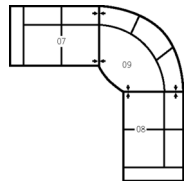

Dimensions

- A - Seat Depth - 20.5" / 52cm
- B - Seat Height - 19" / 48cm
- C - Arm Height - 24" / 61cm

Features

- Hardwood, softwood and engineered wood products; all joints pinned & glued for uniformity & strength
- Back: 11 or 12 gauge sinuous springs which are engineered to provide lasting comfort and strength
- Seat: Interwoven 100% elastic webbing offers consistent suspension for the life of the product
- Back filled with blown fibre

Depth - measured from the front edge of the seat cushion to the top of the back.

Width - measured from the widest point of the arm or arm pillow to the widest point of the opposite arm or arm pillow.

Arm Height - measured from the top of the arm to the floor.

Configuration CB
103 x 103"
262 x 262cm

4-Seat Corner Sectional with Chaise Lounge
94 x 85"
239 x 216cm

4-Seat Sectional with Angled Bumper
115 x 62"
292 x 157cm

7-Seat Corner Sectional
127 x 127"
323 x 323cm

3-Seat Sofa Sectional with Chaise
91 x 62"
231 x 157cm

5-Seat Corner Sectional
94 x 94"
239 x 239cm

6-Seat Corner Curve Sectional with Chaise
133 x 110"
338 x 279cm

5-Seat Corner Curve Sectional
110 x 110"
279 x 279cm