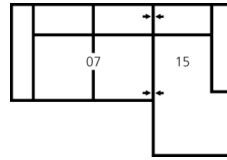

Dimensions

- A - Seat Depth - 20.5" / 52cm
- B - Seat Height - 19" / 48cm
- C - Arm Height - 24" / 61cm

Features

- Hardwood, softwood and engineered wood products; all joints pinned & glued for uniformity & strength
- Back: 11 or 12 gauge sinuous springs which are engineered to provide lasting comfort and strength
- Seat: Interwoven 100% elastic webbing offers consistent suspension for the life of the product
- Back filled with blown fibre

Configuration CB
103 x 103"
262 x 262cm

4-Seat Corner Sectional with Chaise Lounge
94 x 85"
239 x 216cm

4-Seat Sectional with Angled Bumper
115 x 62"
292 x 157cm

7-Seat Corner Sectional
127 x 127"
323 x 323cm

3-Seat Sofa Sectional with Chaise
91 x 62"
231 x 157cm

5-Seat Corner Sectional
94 x 94"
239 x 239cm

6-Seat Corner Curve Sectional with Chaise
133 x 110"
338 x 279cm

5-Seat Corner Curve Sectional
110 x 110"
279 x 279cm