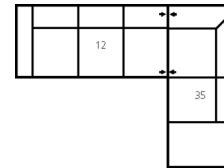

Dimensions

- A - Seat Depth - 20.5" / 52cm
- B - Seat Height - 19" / 48cm
- C - Arm Height - 24" / 61cm

Features

- Hardwood, softwood and engineered wood products; all joints pinned & glued for uniformity & strength
- Back: 11 or 12 gauge sinuous springs which are engineered to provide lasting comfort and strength
- Seat: Interwoven 100% elastic webbing offers consistent suspension for the life of the product
- Back filled with blown fibre

Configuration CB
103 x 103"
262 x 262cm

4-Seat Corner Sectional with Chaise Lounge
94 x 85"
239 x 216cm

4-Seat Sectional with Angled Bumper
115 x 62"
292 x 157cm

7-Seat Corner Sectional
127 x 127"
323 x 323cm

3-Seat Sofa Sectional with Chaise
91 x 62"
231 x 157cm

5-Seat Corner Sectional
94 x 94"
239 x 239cm

6-Seat Corner Curve Sectional with Chaise
133 x 110"
338 x 279cm

5-Seat Corner Curve Sectional
110 x 110"
279 x 279cm

4-Seat Sofa Sectional with Chaise
114 x 62"
290 x 157cm

5-Seat Corner Sectional with Chaise Lounge
117 x 85"
297 x 216cm