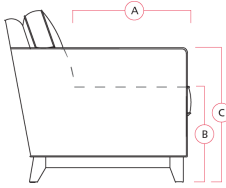

77555 NORTHBROOK

Dimensions shown as Width x Depth x Height. Specifications are correct at time of printing and are subject to change without notice.
LHF - left hand facing RHF - right hand facing IA - inside arm to inside

Dimensions

- A - Seat Depth - 20.5" / 52cm
- B - Seat Height - 19" / 48cm
- C - Arm Height - 24" / 61cm

Features

- Hardwood, softwood and engineered wood products; all joints pinned & glued for uniformity & strength
- Back: 11 or 12 gauge sinuous springs which are engineered to provide lasting comfort and strength
- Seat: Interwoven 100% elastic webbing offers consistent suspension for the life of the product
- Back filled with blown fibre