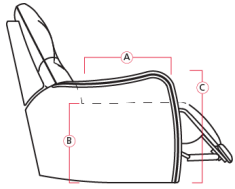

41027 LINCOLN

Dimensions shown as Width x Depth x Height. Specifications are correct at time of printing and are subject to change without notice.
LHF - left hand facing RHF - right hand facing IA - inside arm to inside

09 Corner Curve
44 x 44 x 41"
112 x 112 x 104cm

21 Sofabed, Double
81 x 41 x 41"
206 x 104 x 104cm
IA: 61" / 155cm

49 Cuddler Recliner
Chair
9P Cuddler Recl Chair
Pwr
51 x 41 x 41"
130 x 104 x 104cm
IA: 30" / 76cm

Dimensions

- A - Seat Depth - 23" / 58cm
- B - Seat Height - 20" / 51cm
- C - Arm Height - 25" / 64cm

Features

- Hardwood, softwood and engineered wood products; all joints pinned & glued for uniformity & strength
- Back: 11 or 12 gauge sinuous springs which are engineered to provide lasting comfort and strength
- Seat: 8 gauge sinuous wire springs for superior ride and comfort
- Back filled with blown fibre
- Chaise styling for ultimate comfort and support in full recline
- Toggle power mechanism

Width - measured from the widest point of the arm or arm pillow to the widest point of the opposite arm or arm pillow.

Arm Height - measured from the top of the arm to the floor.

Seat Height - measured from the crown of the seat cushion to the floor.