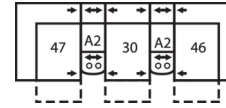

3-Seat Console Separated Reclining Sectional
116 x 64"
295 x 163cm