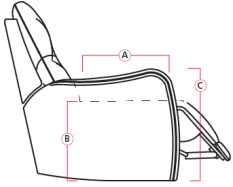

41071 TRACER

Dimensions shown as Width x Depth x Height. Specifications are correct at time of printing and are subject to change without notice.
LHF - left hand facing RHF - right hand facing IA - inside arm to inside

Dimensions

- A - Seat Depth - 21" / 53cm
- B - Seat Height - 20" / 51cm
- C - Arm Height - 26" / 66cm

Features

- Hardwood, softwood and engineered wood products; all joints pinned & glued for uniformity & strength
- Back: 11 or 12 gauge sinuous springs which are engineered to provide lasting comfort and strength
- Seat: 8 gauge sinuous wire springs for superior ride and comfort
- High resilience seat foam for superior durability and comfort
- Back filled with blown fibre
- Chaise styling for ultimate comfort and support in full recline
- Outside handle mechanism
- Toggle power mechanism

53 Loveseat Recliner
63 Loveseat Recliner
Power
66 x 39 x 40"
168 x 99 x 102cm
IA: 44" / 112cm

58 Loveseat Console
68 Loveseat Console
Pwr
79 x 39 x 40"
201 x 99 x 102cm

A0 11 Degree Storage
Wedge
17 x 39 x 36"
43 x 99 x 91cm

How We Measure

Height - measured from the highest point of the back pillow to the floor.

Depth - measured from the front edge of the seat cushion to the top of the back.

Width - measured from the widest point of the arm or arm pillow to the widest point of the opposite arm or arm pillow.