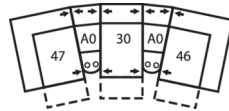

41071 TRACER

Dimensions shown as Width x Depth x Height. Specifications are correct at time of printing and are subject to change without notice.
LHF - left hand facing RHF - right hand facing IA - inside arm to inside

53 Loveseat Recliner
63 Loveseat Recliner
Power
66 x 39 x 40"
168 x 99 x 102cm
IA: 44" / 112cm

58 Loveseat Console
68 Loveseat Console
Pwr
79 x 39 x 40"
201 x 99 x 102cm

A0 11 Degree Storage
Wedge
17 x 39 x 36"
43 x 99 x 91cm

5-Seat Curved Corner Large Reclining Sectional
108 x 108"
274 x 274cm

5-Seat Curved Corner Small Reclining Sectional with Sofabed
104 x 122"
264 x 310cm

5-Seat Curved Corner Console Separated Reclining Sectional with Sofabed
117 x 122"
297 x 310cm

4-Seat Console Separated Angled Reclining Sectional with Loveseat
168 x 74"
427 x 188cm

3-Seat Console Separated Angled Reclining Sectional
124 x 68"
315 x 173cm

4-Seat Console Separated Angled Reclining Sectional
164 x 72"
417 x 183cm