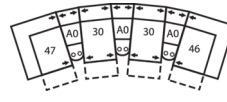

41071 TRACER

Dimensions shown as Width x Depth x Height. Specifications are correct at time of printing and are subject to change without notice.
LHF - left hand facing RHF - right hand facing IA - inside arm to inside

46 RHF Recliner Chair
47 LHF Recliner Chair
66 RHF Power Recliner
67 LHF Power Recliner
33 x 39 x 40"
84 x 99 x 102cm

51 Sofa Recliner
61 Power Sofa Recliner
90 x 39 x 40"
229 x 99 x 102cm
IA: 67" / 170cm

5-Seat Curved Corner Large Reclining Sectional
108 x 108"
274 x 274cm

5-Seat Curved Corner Small Reclining Sectional with Sofabed
104 x 122"
264 x 310cm

5-Seat Curved Corner Console Separated Reclining Sectional with Sofabed
117 x 122"
297 x 310cm

4-Seat Console Separated Angled Reclining Sectional with Loveseat
168 x 74"
427 x 188cm

3-Seat Console Separated Angled Reclining Sectional
124 x 68"
315 x 173cm

4-Seat Console Separated Angled Reclining Sectional
164 x 72"
417 x 183cm