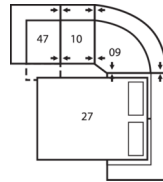

5-Seat Curved Corner Small Reclining Sectional with Sofabed
104 x 122"
264 x 310cm