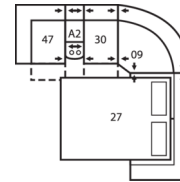

53 Loveseat Recliner
63 Loveseat Recliner
Power
66 x 39 x 40"
168 x 99 x 102cm
IA: 44" / 112cm

58 Loveseat Console
68 Loveseat Console
Pwr
79 x 39 x 40"
201 x 99 x 102cm

A0 11 Degree Storage
Wedge
17 x 39 x 36"
43 x 99 x 91cm

How We Measure

Height - measured from the highest point of the back pillow to the floor.

Depth - measured from the front edge of the seat cushion to the top of the back.

Width - measured from the widest point of the arm or arm pillow to the widest point of the opposite arm or arm pillow.

Arm Height - measured from the top of the arm to the floor.

Seat Height - measured from the crown of the seat cushion to the floor.

Warranty

Wood Frames, Springs or Webbing - ten year warranty

Metal Frames - two year warranty under normal household use

5-Seat Curved Corner Large Reclining Sectional
108 x 108"
274 x 274cm

5-Seat Curved Corner Small Reclining Sectional with Sofabed
104 x 122"
264 x 310cm

5-Seat Curved Corner Console Separated Reclining Sectional with Sofabed
117 x 122"
297 x 310cm