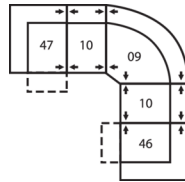

5-Seat Curved Corner Large Reclining Sectional
108 x 108"
274 x 274cm