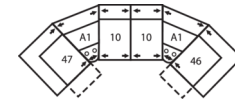

41071 TRACER

Dimensions shown as Width x Depth x Height. Specifications are correct at time of printing and are subject to change without notice.
LHF - left hand facing RHF - right hand facing IA - inside arm to inside

53 Loveseat Recliner
63 Loveseat Recliner
Power
66 x 39 x 40"
168 x 99 x 102cm
IA: 44" / 112cm

58 Loveseat Console
68 Loveseat Console
Pwr
79 x 39 x 40"
201 x 99 x 102cm

A0 11 Degree Storage
Wedge
17 x 39 x 36"
43 x 99 x 91cm

How We Measure

Height - measured from the highest point of the back pillow to the floor.

Depth - measured from the front edge of the seat cushion to the top of the back.

Width - measured from the widest point of the arm or arm pillow to the widest point of the opposite arm or arm pillow.

5-Seat Curved Corner Large Reclining Sectional
108 x 108"
274 x 274cm

5-Seat Curved Corner Small Reclining Sectional with Sofabed
104 x 122"
264 x 310cm

5-Seat Curved Corner Console Separated Reclining Sectional with Sofabed
117 x 122"
297 x 310cm