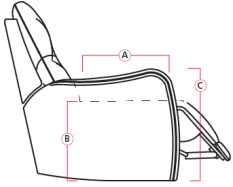

41141 SAWGRASS

Dimensions shown as Width x Depth x Height. Specifications are correct at time of printing and are subject to change without notice.
LHF - left hand facing RHF - right hand facing IA - inside arm to inside

04 Home Theater Ottoman
44 x 28 x 19"
112 x 71 x 48cm

09 Corner Curve
47 x 47 x 39"
119 x 119 x 99cm

10 Armless Chair
24 x 39 x 39"
61 x 99 x 99cm

30 Armless Recliner
60 Power Armless Recliner
24 x 39 x 39"
61 x 99 x 99cm

Dimensions

A - Seat Depth - 21.5" / 55cm

B - Seat Height - 19" / 48cm

C - Arm Height - 26" / 66cm

Features

- Hardwood, softwood and engineered wood products; all joints pinned & glued for uniformity & strength
- Back: 11 or 12 gauge sinuous springs which are engineered to provide lasting comfort and strength
- Seat: 8 gauge sinuous wire springs for superior ride and comfort
- Back filled with blown fibre
- Chaise styling for ultimate comfort and support in full recline
- Toggle power mechanism

Width - measured from the widest point of the arm or arm pillow to the widest point of the opposite arm or arm pillow.

Arm Height - measured from the top of the arm to the floor.

Seat Height - measured from the crown of the seat cushion to the floor.