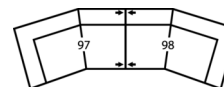

**Seat Cushion Foam and Fibre-filled Components** - five year pro-rated warranty

**5-Seat Sofa Sectional with Chaise**

128 x 59"  
325 x 150cm

**6-Seat Corner Sectional**

114 x 91"  
290 x 231cm

**6-Seat Curved Sectional**

154 x 38"  
391 x 97cm

**4-Seat Sectional with Angled Bumper**

112 x 48"  
284 x 122cm

**3-Seat Sofa Sectional with Chaise**

85 x 59"  
216 x 150cm

**5-Seat Corner Sectional**

92 x 91"  
234 x 231cm

**4-Seat Angled Sectional**

135 x 55"  
343 x 140cm

**6-Seat Corner Curve Sectional with Chaise**

126 x 103"  
320 x 262cm

**6-Seat Angled Wedge Sectional**

151 x 52"  
384 x 132cm

**4-Seat Angled Wedge Corner Sectional with Bumper**