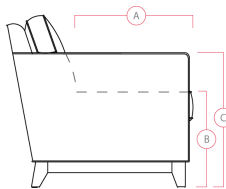

# 77506 MOREHOUSE

Dimensions shown as Width x Depth x Height. Specifications are correct at time of printing and are subject to change without notice.  
LHF - left hand facing RHF - right hand facing IA - inside arm to inside

## Dimensions

- A - Seat Depth - 21" / 53cm
- B - Seat Height - 19" / 48cm
- C - Arm Height - 24" / 61cm

### How We Measure

**Height** - measured from the highest point of the back pillow to the floor.

**Depth** - measured from the front edge of the seat cushion to the top of the back.

**Width** - measured from the widest point of the arm or arm pillow to the widest point of the opposite arm or arm pillow.