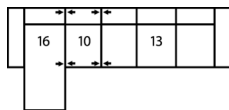

5-Seat Sofa Sectional with Chaise

128 x 59"
325 x 150cm