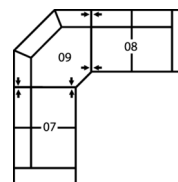

### How We Measure

**Height** - measured from the highest point of the back pillow to the floor.

**Depth** - measured from the front edge of the seat cushion to the top of the back.

**Width** - measured from the widest point of the arm or arm pillow to the widest point of the opposite arm or arm pillow.

154 x 38"  
391 x 97cm

**4-Seat Sectional with Angled Bumper**

112 x 48"  
284 x 122cm

**3-Seat Sofa Sectional with Chaise**

85 x 59"  
216 x 150cm

**5-Seat Corner Sectional**

92 x 91"  
234 x 231cm

**4-Seat Angled Sectional**

135 x 55"  
343 x 140cm

**6-Seat Corner Curve Sectional with Chaise**

126 x 103"  
320 x 262cm

**6-Seat Angled Wedge Sectional**

151 x 52"  
384 x 132cm

**4-Seat Angled Wedge Corner Sectional with Bumper**

114 x 92"  
290 x 234cm

**5-Seat Corner Curve Sectional**

103 x 103"  
262 x 262cm

**4-Seat Sofa Sectional with Chaise**

105 x 59"  
267 x 150cm