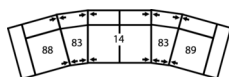

154 x 38"  
391 x 97cm

**4-Seat Sectional with Angled Bumper**

112 x 48"  
284 x 122cm

**3-Seat Sofa Sectional with Chaise**

85 x 59"  
216 x 150cm

**5-Seat Corner Sectional**

92 x 91"  
234 x 231cm

**4-Seat Angled Sectional**

135 x 55"  
343 x 140cm

**6-Seat Corner Curve Sectional with Chaise**

126 x 103"  
320 x 262cm

**6-Seat Angled Wedge Sectional**

151 x 52"  
384 x 132cm

**4-Seat Angled Wedge Corner Sectional with Bumper**

114 x 92"  
290 x 234cm

**5-Seat Corner Curve Sectional**

103 x 103"  
262 x 262cm

**4-Seat Sofa Sectional with Chaise**

105 x 59"  
267 x 150cm