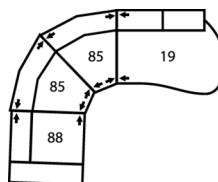

## Dimensions

- A - Seat Depth - 21" / 53cm
- B - Seat Height - 19" / 48cm
- C - Arm Height - 24" / 61cm

154 x 38"  
391 x 97cm

**4-Seat Sectional with Angled Bumper**

112 x 48"  
284 x 122cm

**3-Seat Sofa Sectional with Chaise**

85 x 59"  
216 x 150cm

**5-Seat Corner Sectional**

92 x 91"  
234 x 231cm

**4-Seat Angled Sectional**

135 x 55"  
343 x 140cm

**6-Seat Corner Curve Sectional with Chaise**

126 x 103"  
320 x 262cm

**6-Seat Angled Wedge Sectional**

151 x 52"  
384 x 132cm

**4-Seat Angled Wedge Corner Sectional with Bumper**

114 x 92"  
290 x 234cm

**5-Seat Corner Curve Sectional**

103 x 103"  
262 x 262cm

**4-Seat Sofa Sectional with Chaise**

105 x 59"  
267 x 150cm