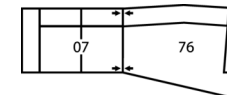

4-Seat Sectional with Angled Bumper

112 x 48"
284 x 122cm