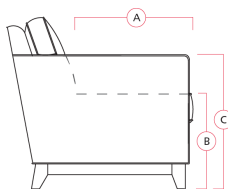

77615 PACHUCA

Dimensions shown as Width x Depth x Height. Specifications are correct at time of printing and are subject to change without notice.
LHF - left hand facing RHF - right hand facing IA - inside arm to inside

Dimensions

- A - Seat Depth - 22" / 56cm
- B - Seat Height - 18" / 46cm
- C - Arm Height - 23" / 58cm

Features

- Hardwood, softwood and engineered wood products; all joints pinned & glued for uniformity & strength
- Back: Premium elastic webbing offers consistent suspension for the life of the product
- Seat: Interwoven 100% elastic webbing offers consistent suspension for the life of the product
- Back filled with blown fibre

Width - measured from the widest point of the arm or arm pillow to the widest point of the opposite arm or arm pillow.

Arm Height - measured from the top of the arm to the floor.

Seat Height - measured from the crown of the seat cushion to the floor.