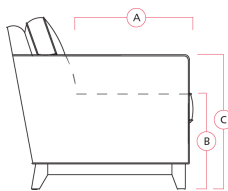

77390 WYNONA

Dimensions shown as Width x Depth x Height. Specifications are correct at time of printing and are subject to change without notice.
LHF - left hand facing RHF - right hand facing IA - inside arm to inside

Dimensions

- A - Seat Depth - 23" / 58cm
- B - Seat Height - 17" / 43cm
- C - Arm Height - 23" / 58cm

Features

- All Pieces are finished on all sides (Can be freestanding)
- Sectional pieces all have hidden sectional connectors (Provided)
- Hardwood, softwood and engineered wood products; all joints pinned & glued for uniformity & strength
- Back: Premium elastic webbing offers consistent suspension for the life of the product
- Seat: 8 gauge sinuous wire springs for superior ride and comfort
- High resilience seat foam for superior durability and comfort
- Back filled with blown fibre
- Wood or metal foot option

73 Table with Cushion
38 x 27 x 13"
97 x 69 x 33cm

77390 WYNONA

How We Measure

Height - measured from the highest point of the back pillow to the floor.

Depth - measured from the front edge of the seat cushion to the top of the back.

Width - measured from the widest point of the arm or arm pillow to the widest point of the opposite arm or arm pillow.

Arm Height - measured from the top of the arm to the floor.

Seat Height - measured from the crown of the seat cushion to the floor.