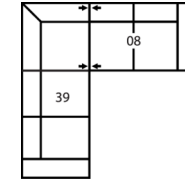

### How We Measure

**Height** - measured from the highest point of the back pillow to the floor.

**Depth** - measured from the front edge of the seat cushion to the top of the back.

**Width** - measured from the widest point of the arm or arm pillow to the widest point of the opposite arm or arm pillow.

**Arm Height** - measured from the top of the arm to the floor.

**Seat Height** - measured from the crown of the seat cushion to the floor.

**Seat Cushion Foam and Fibre-filled Components** - five year pro-rated warranty

**4-Seat Corner Sectional with Chaise Lounge**

91 x 83"

231 x 211cm

**5-Seat Sofa Sectional with Chaise**

129 x 60"

328 x 152cm

**6-Seat Corner Sectional**

114 x 89"

290 x 226cm

**5-Seat Corner Sectional**

91 x 89"

231 x 226cm

**4-Seat Sofa Sectional with Chaise**

106 x 60"