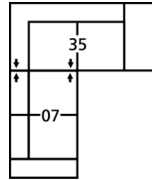

4-Seat Corner Sectional with Chaise Lounge

91 x 83"

231 x 211cm