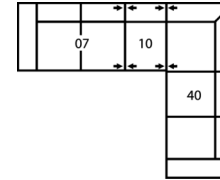

## Dimensions

- A - Seat Depth - 22" / 56cm
- B - Seat Height - 19" / 48cm
- C - Arm Height - 22" / 56cm

### How We Measure

**Height** - measured from the highest point of the back pillow to the floor.

**Depth** - measured from the front edge of the seat cushion to the top of the back.

**Width** - measured from the widest point of the arm or arm pillow to the widest point of the opposite arm or arm pillow.

**Seat Cushion Foam and Fibre-filled Components** - five year pro-rated warranty

**4-Seat Corner Sectional with Chaise Lounge**

91 x 83"

231 x 211cm

**5-Seat Sofa Sectional with Chaise**

129 x 60"

328 x 152cm

**6-Seat Corner Sectional**

114 x 89"

290 x 226cm

**5-Seat Corner Sectional**

91 x 89"

231 x 226cm

**4-Seat Sofa Sectional with Chaise**

106 x 60"