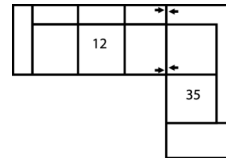

## Dimensions

- A - Seat Depth - 22" / 56cm
- B - Seat Height - 19" / 48cm
- C - Arm Height - 22" / 56cm

**Seat Cushion Foam and Fibre-filled Components** - five year pro-rated warranty

**4-Seat Corner Sectional with Chaise Lounge**

91 x 83"

231 x 211cm

**5-Seat Sofa Sectional with Chaise**

129 x 60"

328 x 152cm

**6-Seat Corner Sectional**

114 x 89"

290 x 226cm

**5-Seat Corner Sectional**

91 x 89"

231 x 226cm

**4-Seat Sofa Sectional with Chaise**

106 x 60"

269 x 152cm

**5-Seat Corner Sectional with Chaise Lounge**

114 x 83"

290 x 211cm