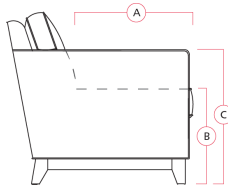

# 77322 WESTEND

Dimensions shown as Width x Depth x Height. Specifications are correct at time of printing and are subject to change without notice.  
LHF - left hand facing RHF - right hand facing IA - inside arm to inside

## Dimensions

- A - Seat Depth - 22" / 56cm
- B - Seat Height - 19" / 48cm
- C - Arm Height - 22" / 56cm