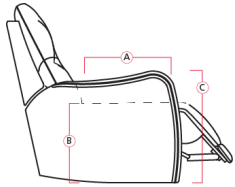

# 43004 ALGONQUIN

Dimensions shown as Width x Depth x Height. Specifications are correct at time of printing and are subject to change without notice.  
LHF - left hand facing RHF - right hand facing IA - inside arm to inside

31 Wallhugger Recliner Pwr  
35 Wallhugger Recliner Chair  
37 x 37 x 42"  
94 x 94 x 107cm  
IA: 20" / 51cm

32 Rocker Recliner Chair  
34 Swivel Glider Recliner  
38 Swivel Glider Recliner Pwr  
39 Power Rocker Recliner  
37 x 37 x 42"  
94 x 94 x 107cm  
IA: 20" / 51cm

33 Swivel Rocker Recliner  
Chair  
37 x 37 x 42"  
94 x 94 x 107cm  
IA: 20" / 51cm

36 Power Lift Chair  
37 x 37 x 42"  
94 x 94 x 107cm  
IA: 20" / 51cm

71 Layflat Power Mechanism  
37 x 37 x 42"  
94 x 94 x 107cm  
IA: 20" / 51cm

## Dimensions

- A - Seat Depth - 21" / 53cm
- B - Seat Height - 19.5" / 50cm
- C - Arm Height - 25" / 64cm