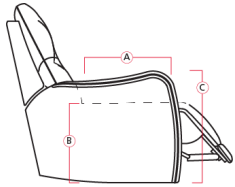

42505 MORTEN

PALLISER®
My Home, My Style, My Way™

Dimensions shown as Width x Depth x Height. Specifications are correct at time of printing and are subject to change without notice.
LHF - left hand facing RHF - right hand facing IA - inside arm to inside

69 Pressback Recliner
30 x 35 x 42"
76 x 89 x 107cm
IA: 20" / 51cm

79 Pressback Recliner, Power
30 x 35 x 42"
76 x 89 x 107cm
IA: 20" / 51cm

Dimensions

- A - Seat Depth - 22" / 56cm
- B - Seat Height - 20" / 51cm
- C - Arm Height - 24.5" / 62cm

Width - measured from the widest point of the arm or arm pillow to the widest point of the opposite arm or arm pillow.

Arm Height - measured from the top of the arm to the floor.

Seat Height - measured from the crown of the seat cushion to the floor.