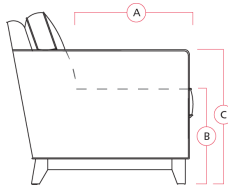

77627 LONG BEACH

Dimensions shown as Width x Depth x Height. Specifications are correct at time of printing and are subject to change without notice.
LHF - left hand facing RHF - right hand facing IA - inside arm to inside

Dimensions

- A - Seat Depth - 22.5" / 57cm
- B - Seat Height - 18" / 46cm
- C - Arm Height - 24.5" / 62cm

Features

- Back filled with blown fibre
- Optional wood foot finish
- Hardwood, softwood and engineered wood products; all joints pinned & glued for uniformity & strength
- Seat: Interwoven 100% elastic webbing offers consistent suspension for the life of the product
- High resilience seat foam for superior durability and comfort

35 RHF Corner Chaise
36 LHF Corner Chaise
95 x 39 x 34"
241 x 99 x 86cm

95 Chair & 1/2
58 x 39 x 34"
147 x 99 x 86cm
IA: 28" / 71cm

How We Measure

Height - measured from the highest point of the back pillow to the floor.

Depth - measured from the front edge of the seat cushion to the top of the back.

Width - measured from the widest point of the arm or arm pillow to the widest point of the opposite arm or arm pillow.

Arm Height - measured from the top of the arm to the floor.